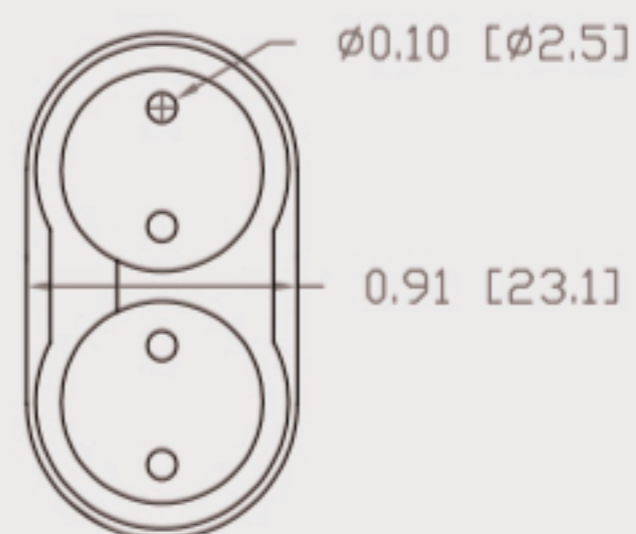

# Technical Data Sheets

CUREUV Product No: **194384**

**cureuv.com**

YOUR UV LIGHT EXPERTS

Lamp Type: TUV-PL-L36W

(A) Total Length:	410mm
(B) Arc Length:	370 mm
(C) Lamp Quartz Diameter :	17mm Twin Tube

Operating Current: 440mA

Lamp Voltage: 105

Lamp Wattage: 36

Peak UV Output: 253.7nm

Glass Type: Non Ozone

Output UVC Watts: 12

Output uW/cm<sup>2</sup> @ 1m:

Rated Life (hrs): 10,000

Lot Number: \_\_\_\_\_