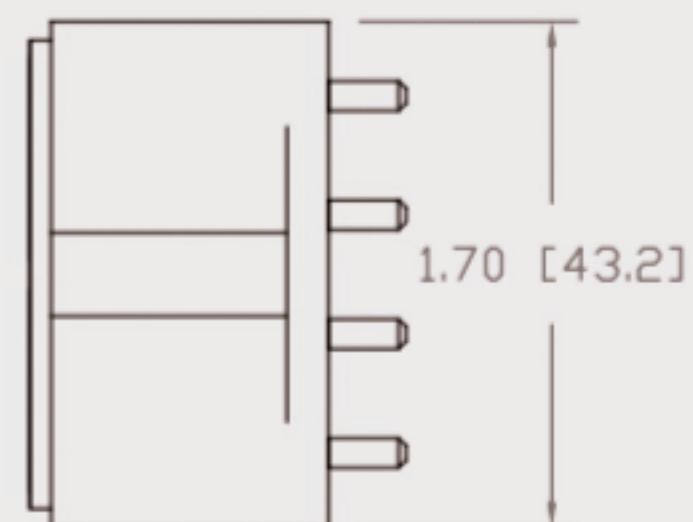

# Technical Data Sheets

CUREUV Product No: **194384**

**cureuv.com**

YOUR UV LIGHT EXPERTS

Lamp Type: TUV-PL-L36W

(A) Total Length:	410mm
(B) Arc Length:	370 mm
(C) Lamp Quartz Diameter :	17mm Twin Tube

Operating Current: 440mA

Lamp Voltage: 105

Lamp Wattage: 36

Peak UV Output: 253.7nm

Glass Type: Non Ozone

Output UVC Watts: 12

Output uW/cm<sup>2</sup> @ 1m:

Rated Life (hrs): 10,000

Lot Number: \_\_\_\_\_