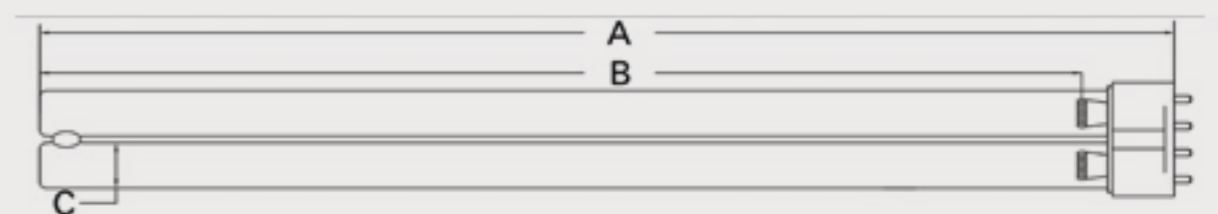

Technical Data Sheet

CUREUV Part No: 194383

Lamp Type: TUV-PL-L55W

(A) Total Length:	535mm
(B) Arc Length:	490 mm
(C) Lamp Quartz Diameter :	17mm Twin Tube

Operating Current:	540mA
Lamp Voltage:	103
Lamp Wattage:	55

Peak UV Output:	253.7nm
Glass Type:	Non Ozone

Output UVC Watts:	17
Output uW/cm ² @ 1m:	
Rated Life (hrs):	10,000

Lot Number: _____

Ignition and Seal Certification: _____

Test Operator: _____ Date: _____