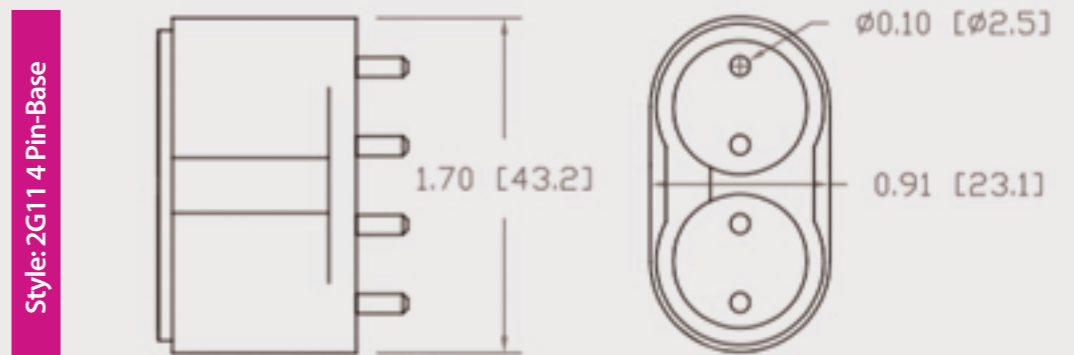

Technical Data Sheet

CUREUV Part No: 194383

Lamp Type: TUV-PL-L55W

(A) Total Length:	535mm
(B) Arc Length:	490 mm
(C) Lamp Quartz Diameter :	17mm Twin Tube

Operating Current:	540mA
Lamp Voltage:	103
Lamp Wattage:	55

Peak UV Output:	253.7nm
Glass Type:	Non Ozone

Output UVC Watts:	17
Output uW/cm ² @ 1m:	
Rated Life (hrs):	10,000

Lot Number: _____

Ignition and Seal Certification: _____

Test Operator: _____ Date: _____