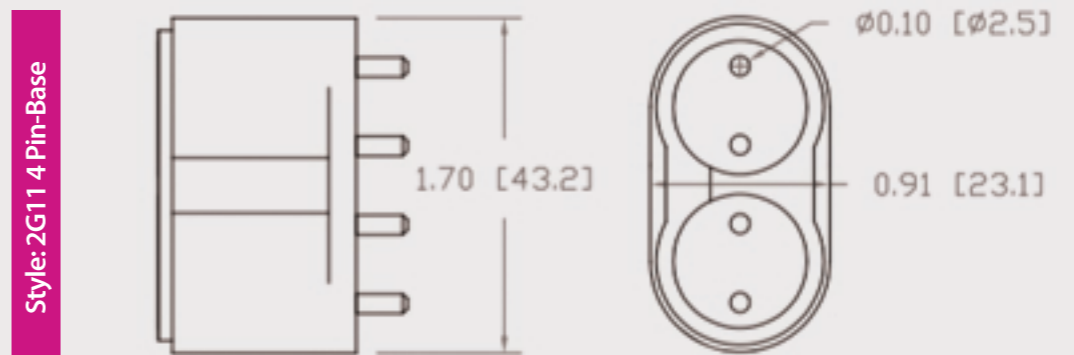

Technical Data Sheet

CUREUV Part No: 194380

Lamp Type: TUV-PL-L55W

(A) Total Length:	535mm
(B) Arc Length:	490 mm
(C) Lamp Quartz Diameter :	17mm Twin Tube

Operating Current:	540mA
Lamp Voltage:	103
Lamp Wattage:	55

Peak UV Output:	253.7nm
Glass Type:	Non Ozone

Output UVC Watts:	17
Output uW/cm ² @ 1m:	
Rated Life (hrs):	10,000

Lot Number: _____

Ignition and Seal Certification: _____

Test Operator: _____ Date: _____