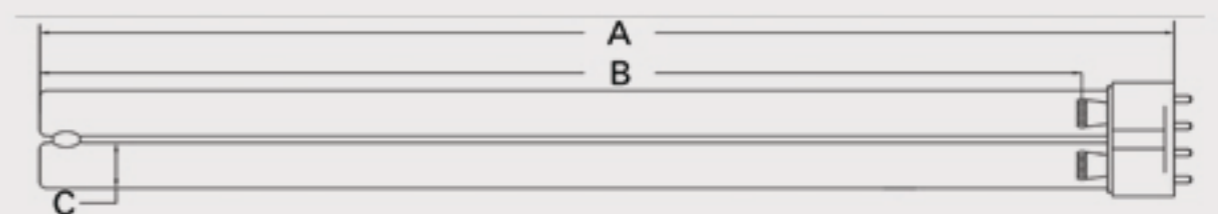

Technical Data Sheet

CUREUV Part No: 194380

Lamp Type: TUV-PL-L55W

(A) Total Length:	535mm
(B) Arc Length:	490 mm
(C) Lamp Quartz Diameter :	17mm Twin Tube

Operating Current:	540mA
Lamp Voltage:	103
Lamp Wattage:	55

Peak UV Output:	253.7nm
Glass Type:	Non Ozone

Output UVC Watts:	17
Output uW/cm ² @ 1m:	
Rated Life (hrs):	10,000

Lot Number: _____

Ignition and Seal Certification: _____

Test Operator: _____ Date: _____