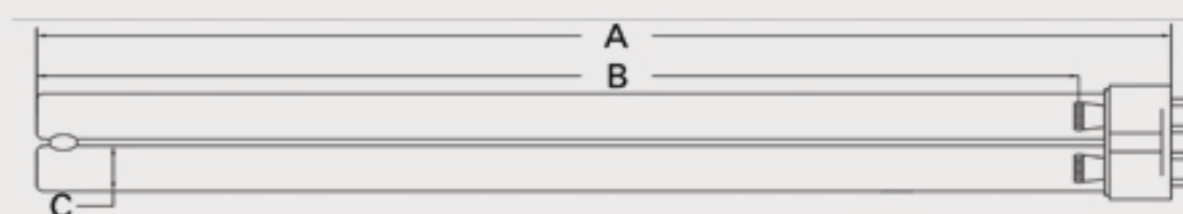

Technical Data Sheet

CUREUV Part No: 194379

Lamp Type: TUV-PL-L55W

(A) Total Length:	535mm
(B) Arc Length:	490 mm
(C) Lamp Quartz Diameter :	17mm Twin Tube

Operating Current:	540mA
Lamp Voltage:	103
Lamp Wattage:	55

Peak UV Output:	253.7nm
Glass Type:	Non Ozone

Output UVC Watts:	17
Output uW/cm ² @ 1m:	
Rated Life (hrs):	10,000

Lot Number: _____

Ignition and Seal Certification: _____

Test Operator: _____ Date: _____