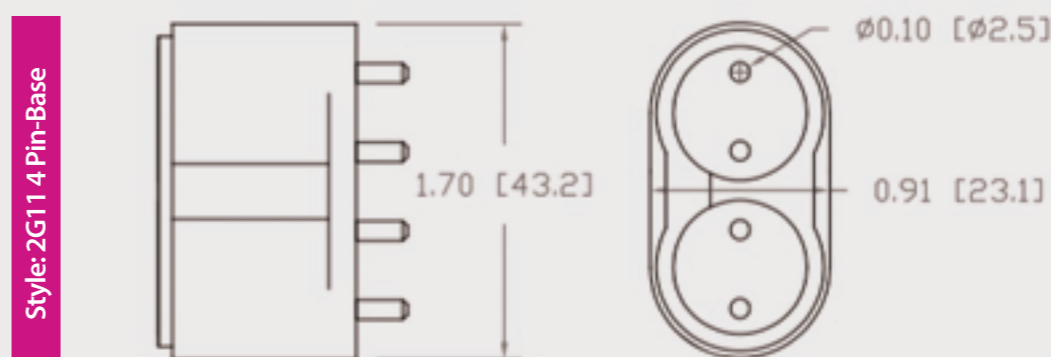

Technical Data Sheet

CUREUV Part No: 194379

Lamp Type: TUV-PL-L55W

(A) Total Length:	535mm
(B) Arc Length:	490 mm
(C) Lamp Quartz Diameter :	17mm Twin Tube

Operating Current:	540mA
Lamp Voltage:	103
Lamp Wattage:	55

Peak UV Output:	253.7nm
Glass Type:	Non Ozone

Output UVC Watts:	17
Output uW/cm ² @ 1m:	
Rated Life (hrs):	10,000

Lot Number: _____

Ignition and Seal Certification: _____

Test Operator: _____ Date: _____