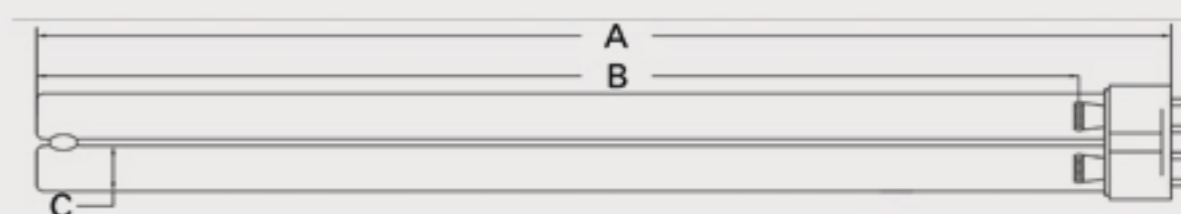

## CUREUV Part No: 194378

Lamp Type: TUV-PL-L55W

(A) Total Length:	535mm
(B) Arc Length:	490 mm
(C) Lamp Quartz Diameter :	17mm Twin Tube

Operating Current:	540mA
Lamp Voltage:	103
Lamp Wattage:	55

Peak UV Output:	253.7nm
Glass Type:	Non Ozone

Output UVC Watts:	17
Output uW/cm <sup>2</sup> @ 1m:	
Rated Life (hrs):	10,000

Lot Number: \_\_\_\_\_

Ignition and Seal Certification: \_\_\_\_\_

Test Operator: \_\_\_\_\_ Date: \_\_\_\_\_