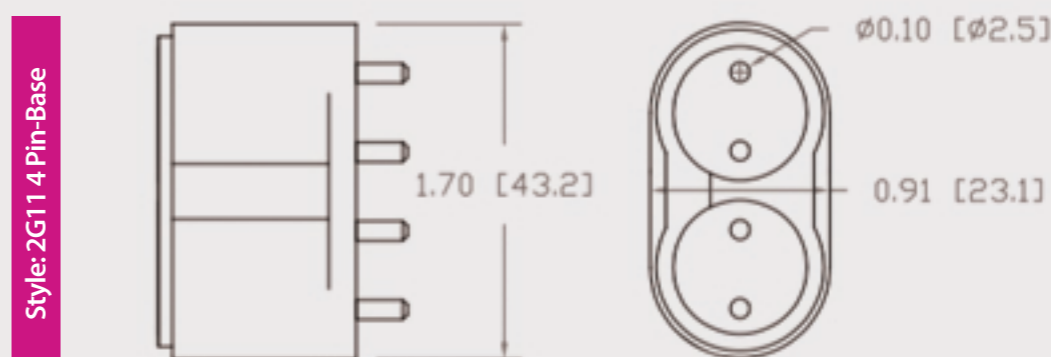

## CUREUV Part No: 194378

Lamp Type: TUV-PL-L55W

(A) Total Length:	535mm
(B) Arc Length:	490 mm
(C) Lamp Quartz Diameter :	17mm Twin Tube

Operating Current:	540mA
Lamp Voltage:	103
Lamp Wattage:	55

Peak UV Output:	253.7nm
Glass Type:	Non Ozone

Output UVC Watts:	17
Output uW/cm <sup>2</sup> @ 1m:	
Rated Life (hrs):	10,000

Lot Number: \_\_\_\_\_

Ignition and Seal Certification: \_\_\_\_\_

Test Operator: \_\_\_\_\_ Date: \_\_\_\_\_