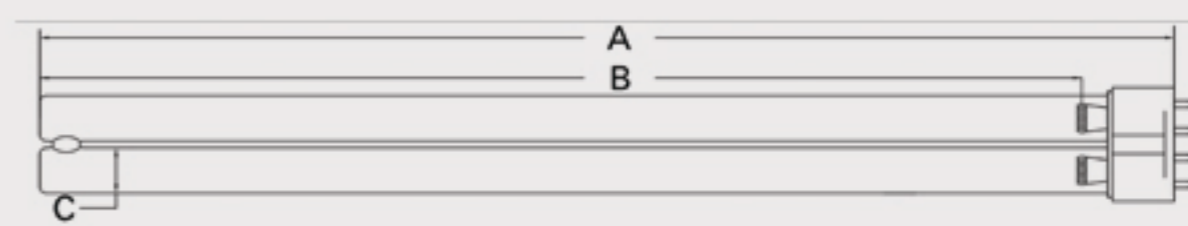

Technical Data Sheet

CUREUV Part No: **194377**

Lamp Type: TUV-PL-L55W

(A) Total Length:	535mm
(B) Arc Length:	490 mm
(C) Lamp Quartz Diameter :	17mm Twin Tube

Operating Current:	540mA
Lamp Voltage:	103
Lamp Wattage:	55

Peak UV Output:	253.7nm
Glass Type:	Non Ozone

Output UVC Watts:	17
Output uW/cm ² @ 1m:	
Rated Life (hrs):	10,000

Style: 2G11 4 Pin-Base

Lot Number: _____

Ignition and Seal Certification: _____

Test Operator: _____ Date: _____