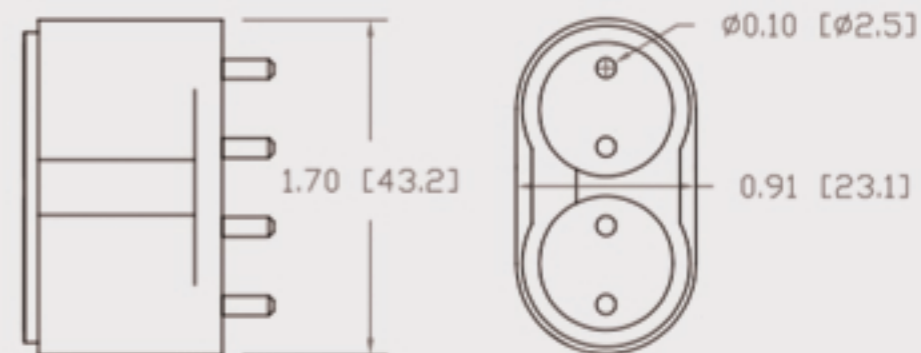

Technical Data Sheet

CUREUV Part No: **194377**

Lamp Type: TUV-PL-L55W

(A) Total Length:	535mm
(B) Arc Length:	490 mm
(C) Lamp Quartz Diameter :	17mm Twin Tube

Operating Current:	540mA
Lamp Voltage:	103
Lamp Wattage:	55

Peak UV Output:	253.7nm
Glass Type:	Non Ozone

Output UVC Watts:	17
Output uW/cm ² @ 1m:	
Rated Life (hrs):	10,000

Style: 2G11 4 Pin-Base

Lot Number: _____

Ignition and Seal Certification: _____

Test Operator: _____ Date: _____