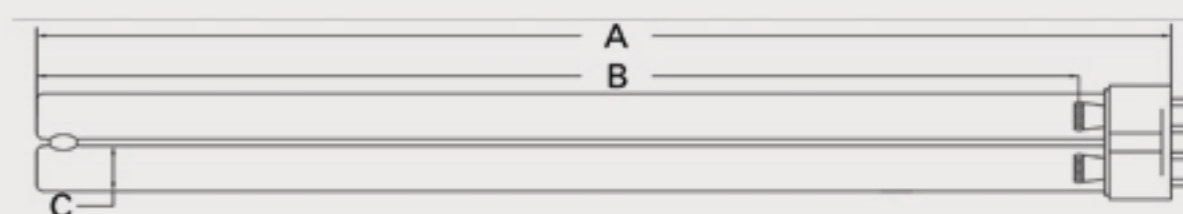

Technical Data Sheet

CUREUV Part No: 194376

Lamp Type: TUV-PL-L55W

(A) Total Length:	535mm
(B) Arc Length:	490 mm
(C) Lamp Quartz Diameter :	17mm Twin Tube

Operating Current:	540mA
Lamp Voltage:	103
Lamp Wattage:	55

Peak UV Output:	253.7nm
Glass Type:	Non Ozone

Output UVC Watts:	17
Output uW/cm ² @ 1m:	
Rated Life (hrs):	10,000

Lot Number: _____

Ignition and Seal Certification: _____

Test Operator: _____ Date: _____