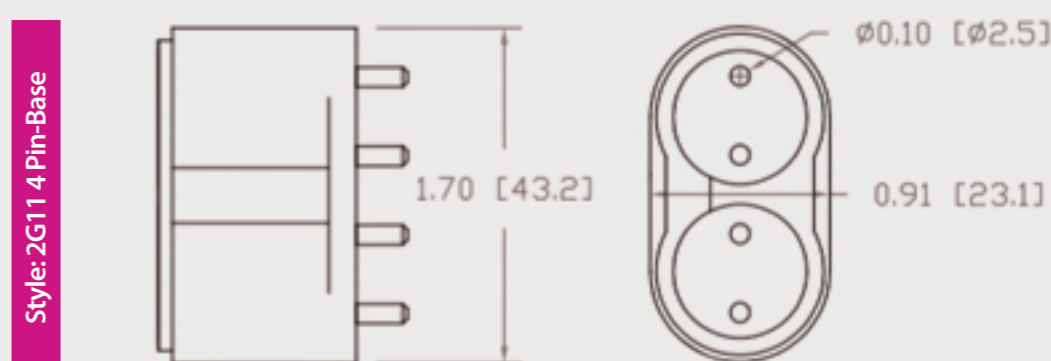

Technical Data Sheet

CUREUV Part No: 194376

Lamp Type: TUV-PL-L55W

(A) Total Length:	535mm
(B) Arc Length:	490 mm
(C) Lamp Quartz Diameter :	17mm Twin Tube

Operating Current:	540mA
Lamp Voltage:	103
Lamp Wattage:	55

Peak UV Output:	253.7nm
Glass Type:	Non Ozone

Output UVC Watts:	17
Output uW/cm ² @ 1m:	
Rated Life (hrs):	10,000

Lot Number: _____

Ignition and Seal Certification: _____

Test Operator: _____ Date: _____