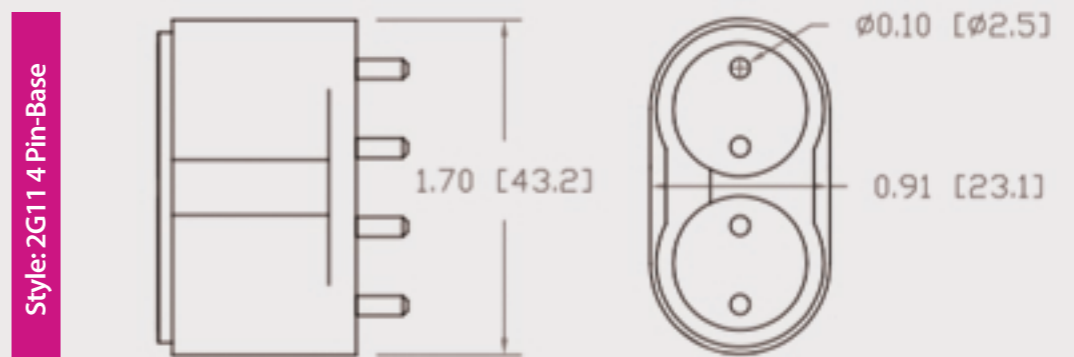

Technical Data Sheet

CUREUV Part No: 194375

Lamp Type: TUV-PL-L55W

(A) Total Length:	535mm
(B) Arc Length:	490 mm
(C) Lamp Quartz Diameter :	17mm Twin Tube

Operating Current:	540mA
Lamp Voltage:	103
Lamp Wattage:	55

Peak UV Output:	253.7nm
Glass Type:	Non Ozone

Output UVC Watts:	17
Output uW/cm ² @ 1m:	
Rated Life (hrs):	10,000

Lot Number: _____

Ignition and Seal Certification: _____

Test Operator: _____ Date: _____