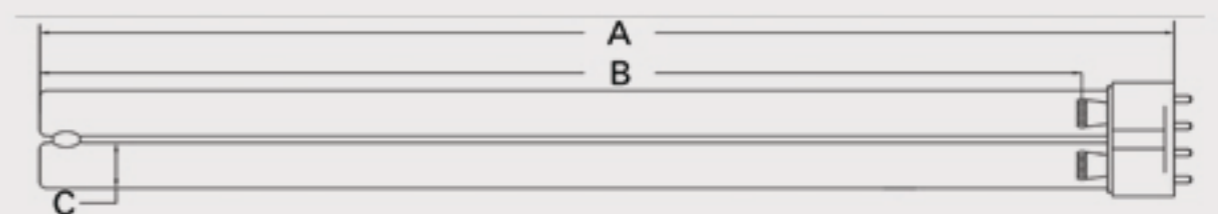

Technical Data Sheet

CUREUV Part No: 194375

Lamp Type: TUV-PL-L55W

(A) Total Length:	535mm
(B) Arc Length:	490 mm
(C) Lamp Quartz Diameter :	17mm Twin Tube

Operating Current:	540mA
Lamp Voltage:	103
Lamp Wattage:	55

Peak UV Output:	253.7nm
Glass Type:	Non Ozone

Output UVC Watts:	17
Output uW/cm ² @ 1m:	
Rated Life (hrs):	10,000

Lot Number: _____

Ignition and Seal Certification: _____

Test Operator: _____ Date: _____