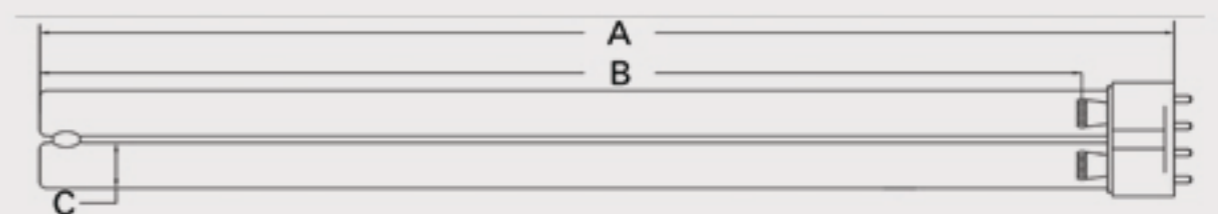

# Technical Data Sheet

CUREUV Part No: **194374**

Lamp Type: TUV-PL-L55W

(A) Total Length:	535mm
(B) Arc Length:	490 mm
(C) Lamp Quartz Diameter :	17mm Twin Tube

Operating Current:	540mA
Lamp Voltage:	103
Lamp Wattage:	55

Peak UV Output:	253.7nm
Glass Type:	Non Ozone

Output UVC Watts:	17
Output uW/cm <sup>2</sup> @ 1m:	
Rated Life (hrs):	10,000

Lot Number: \_\_\_\_\_

Ignition and Seal Certification: \_\_\_\_\_

Test Operator: \_\_\_\_\_ Date: \_\_\_\_\_