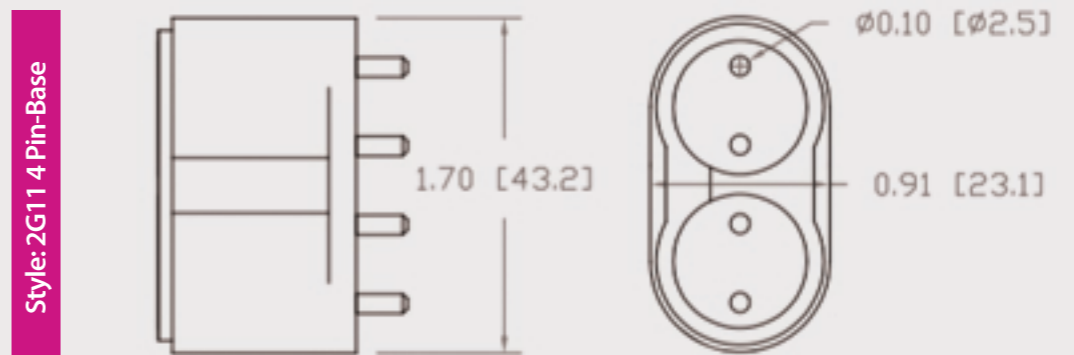

# Technical Data Sheet

CUREUV Part No: **194374**

Lamp Type: TUV-PL-L55W

(A) Total Length:	535mm
(B) Arc Length:	490 mm
(C) Lamp Quartz Diameter :	17mm Twin Tube

Operating Current:	540mA
Lamp Voltage:	103
Lamp Wattage:	55

Peak UV Output:	253.7nm
Glass Type:	Non Ozone

Output UVC Watts:	17
Output uW/cm <sup>2</sup> @ 1m:	
Rated Life (hrs):	10,000

Lot Number: \_\_\_\_\_

Ignition and Seal Certification: \_\_\_\_\_

Test Operator: \_\_\_\_\_ Date: \_\_\_\_\_