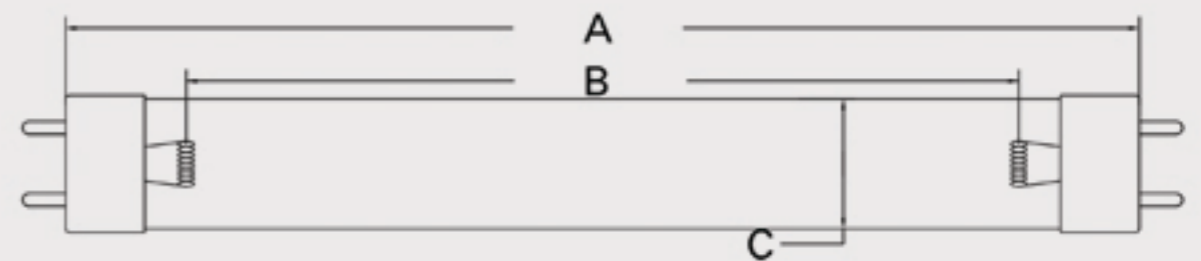

Lot Number: _____

Ignition and Seal Certification: _____

Test Operator: _____ Date: _____