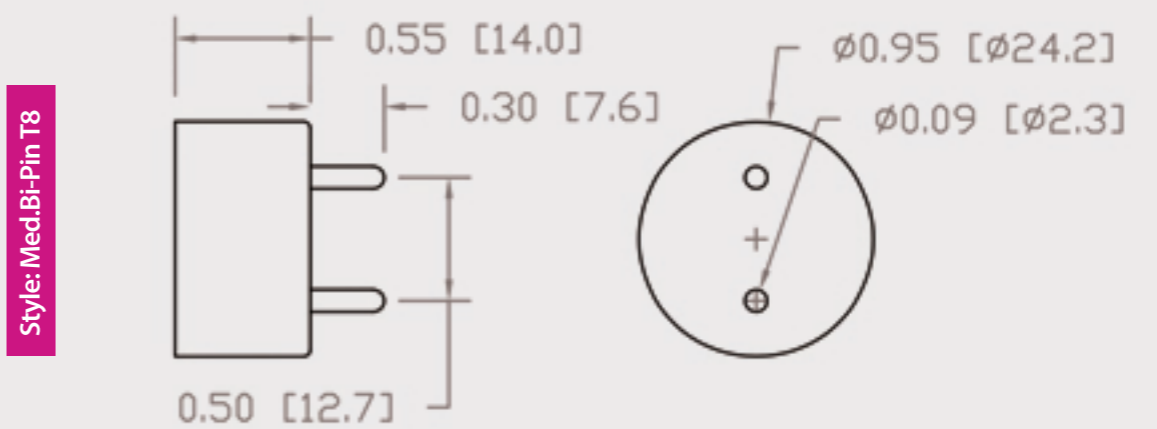

Technical Data Sheet

CUREUV Part No: **194344**

Lamp Type: G15T8

(A) Total Length: 438 mm

(B) Arc Length: 380 mm

(C) Lamp Quartz Diameter : 25.4mm T8

Operating Current: 0.43A

Lamp Voltage: 54

Lamp Wattage: 15

Peak UV Output: 253.7nm

Glass Type: Non Ozone

Output UVC Watts:

Output $\mu\text{W}/\text{cm}^2$ @ 1m:

Rated Life (hrs): 9000

Lot Number: _____

Ignition and Seal Certification: _____