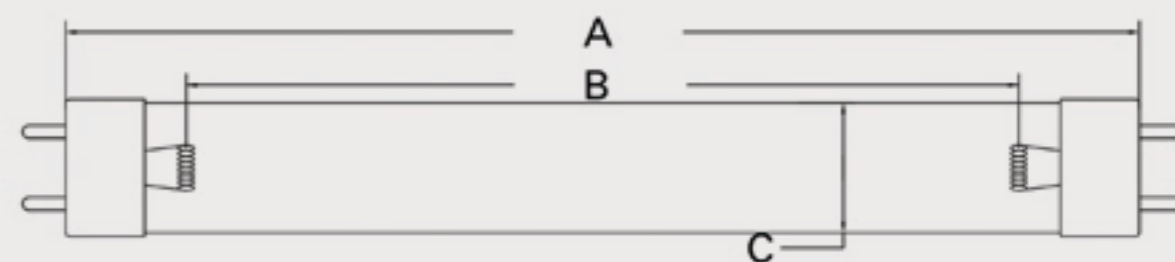

Lot Number: _____

Ignition and Seal Certification: _____

Test Operator: _____ Date: _____