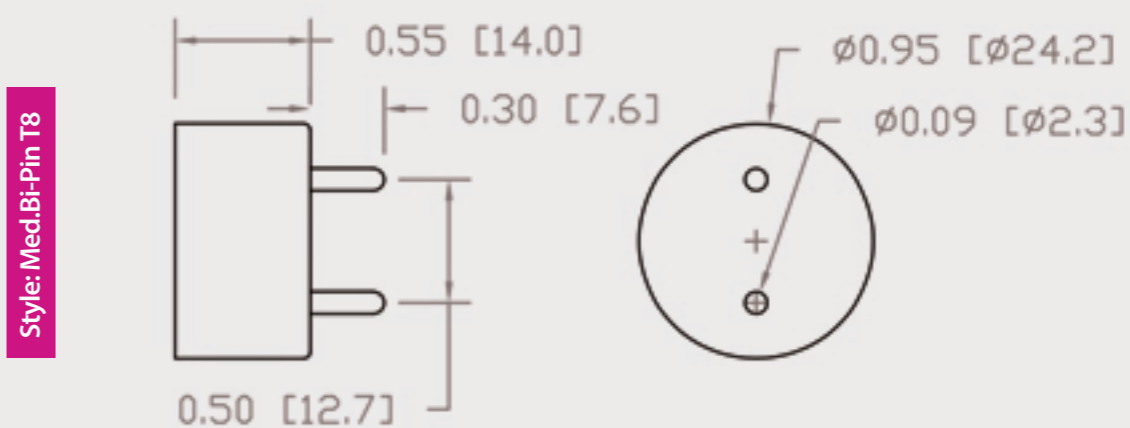

Technical Data Sheet

CUREUV Part No: 194338

Lamp Type: G15T8

(A) Total Length: 438 mm

(B) Arc Length: 380 mm

(C) Lamp Quartz Diameter : 25.4mm T8

Operating Current: 0.43A

Lamp Voltage: 54

Lamp Wattage: 15

Peak UV Output: 253.7nm

Glass Type: Non Ozone

Output UVC Watts:

Output $\mu\text{W}/\text{cm}^2$ @ 1m:

Rated Life (hrs): 9000

Lot Number: _____

Ignition and Seal Certification: _____