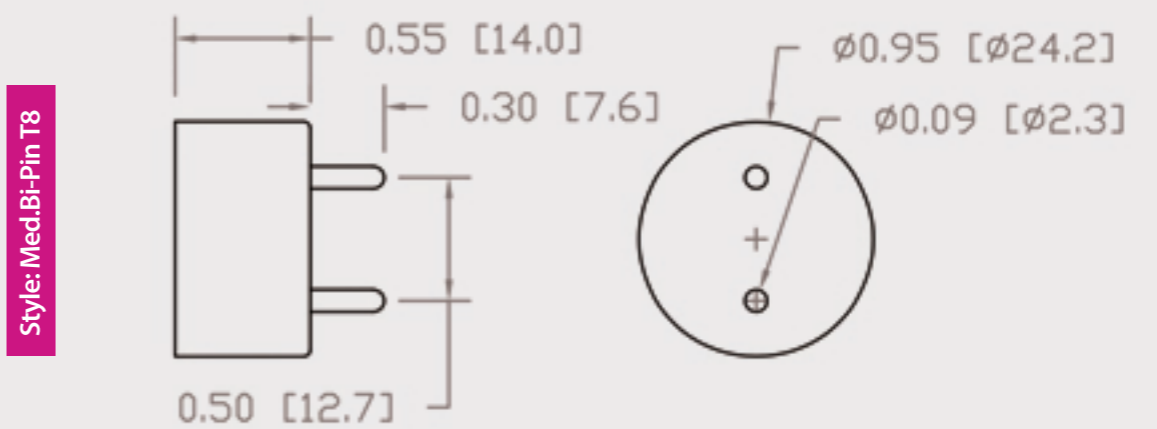

## CUREUV Part No: 194337

Lamp Type: G15T8

(A) Total Length: 438 mm

(B) Arc Length: 380 mm

(C) Lamp Quartz Diameter : 25.4mm T8

Operating Current: 0.43A

Lamp Voltage: 54

Lamp Wattage: 15

Peak UV Output: 253.7nm

Glass Type: Non Ozone

Output UVC Watts:

Output uW/cm<sup>2</sup> @ 1m:

Rated Life (hrs): 9000

Lot Number: \_\_\_\_\_

Ignition and Seal Certification: \_\_\_\_\_

Test Operator: \_\_\_\_\_ Date: \_\_\_\_\_