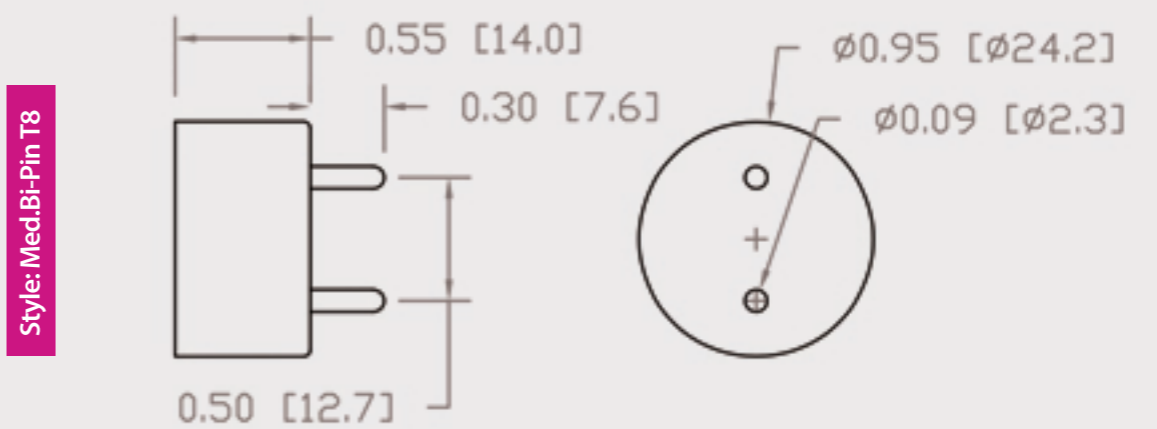

Technical Data Sheet

CUREUV Part No: 194330

Lamp Type: G15T8

(A) Total Length: 438 mm

(B) Arc Length: 380 mm

(C) Lamp Quartz Diameter : 25.4mm T8

Operating Current: 0.43A

Lamp Voltage: 54

Lamp Wattage: 15

Peak UV Output: 253.7nm

Glass Type: Non Ozone

Output UVC Watts:

Output uW/cm² @ 1m:

Rated Life (hrs): 9000

Lot Number: _____

Ignition and Seal Certification: _____