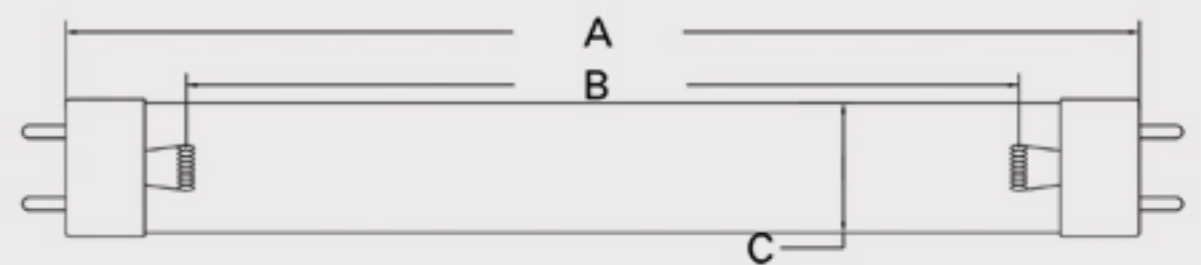

Technical Data Sheet

CUREUV Part No: 194330

Lamp Type: G15T8

(A) Total Length: 438 mm

(B) Arc Length: 380 mm

(C) Lamp Quartz Diameter : 25.4mm T8

Operating Current: 0.43A

Lamp Voltage: 54

Lamp Wattage: 15

Peak UV Output: 253.7nm

Glass Type: Non Ozone

Output UVC Watts:

Output uW/cm² @ 1m:

Rated Life (hrs): 9000

Lot Number: _____

Ignition and Seal Certification: _____