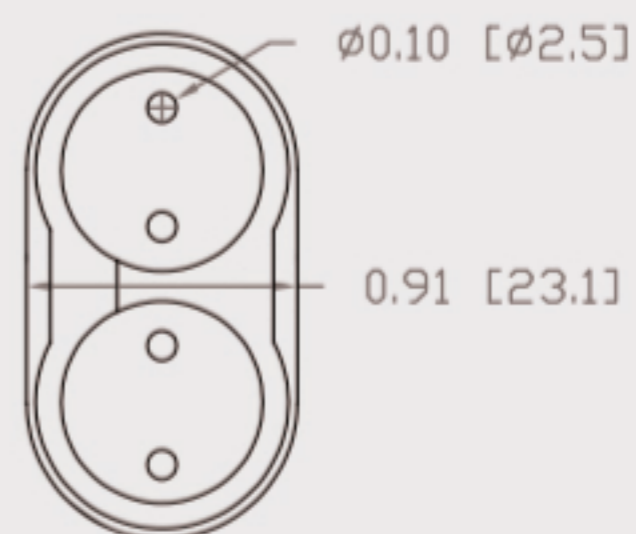

Technical Data Sheets

CUREUV Product No: **194302**

cureuv.com

YOUR UV LIGHT EXPERTS

Lamp Type: TUV-PL-L36W

| | |
|----------------------------|----------------|
| (A) Total Length: | 410mm |
| (B) Arc Length: | 370 mm |
| (C) Lamp Quartz Diameter : | 17mm Twin Tube |

| | |
|--------------------|-------|
| Operating Current: | 440mA |
| Lamp Voltage: | 105 |
| Lamp Wattage: | 36 |

| | |
|-----------------|-----------|
| Peak UV Output: | 253.7nm |
| Glass Type: | Non Ozone |

| | |
|--|--------|
| Output UVC Watts: | 12 |
| Output $\mu\text{W}/\text{cm}^2$ @ 1m: | |
| Rated Life (hrs): | 10,000 |

Lot Number: _____

Ignition and Seal Certification: _____

Test Operator: _____ Date: _____