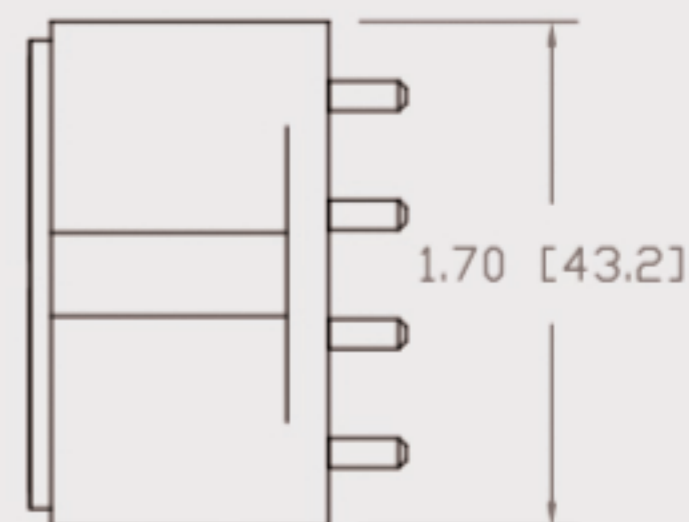

Technical Data Sheets

CUREUV Product No: **194302**

cureuv.com

YOUR UV LIGHT EXPERTS

Lamp Type: TUV-PL-L36W

| | |
|----------------------------|----------------|
| (A) Total Length: | 410mm |
| (B) Arc Length: | 370 mm |
| (C) Lamp Quartz Diameter : | 17mm Twin Tube |

| | |
|--------------------|-------|
| Operating Current: | 440mA |
| Lamp Voltage: | 105 |
| Lamp Wattage: | 36 |

| | |
|-----------------|-----------|
| Peak UV Output: | 253.7nm |
| Glass Type: | Non Ozone |

| | |
|--|--------|
| Output UVC Watts: | 12 |
| Output $\mu\text{W}/\text{cm}^2$ @ 1m: | |
| Rated Life (hrs): | 10,000 |

Lot Number: _____

Ignition and Seal Certification: _____

Test Operator: _____ Date: _____