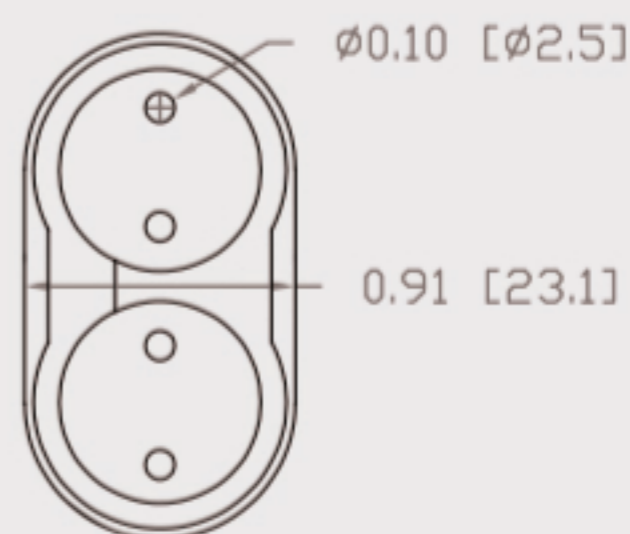

Technical Data Sheets

CUREUV Product No: **194301**

Lamp Type: TUV-PL-L36W

(A) Total Length:	410mm
(B) Arc Length:	370 mm
(C) Lamp Quartz Diameter :	17mm Twin Tube

Operating Current:	440mA
Lamp Voltage:	105
Lamp Wattage:	36

Peak UV Output:	253.7nm
Glass Type:	Non Ozone

Output UVC Watts:	12
Output uW/cm ² @ 1m:	
Rated Life (hrs):	10,000

Lot Number: _____

Ignition and Seal Certification: _____

Test Operator: _____ Date: _____