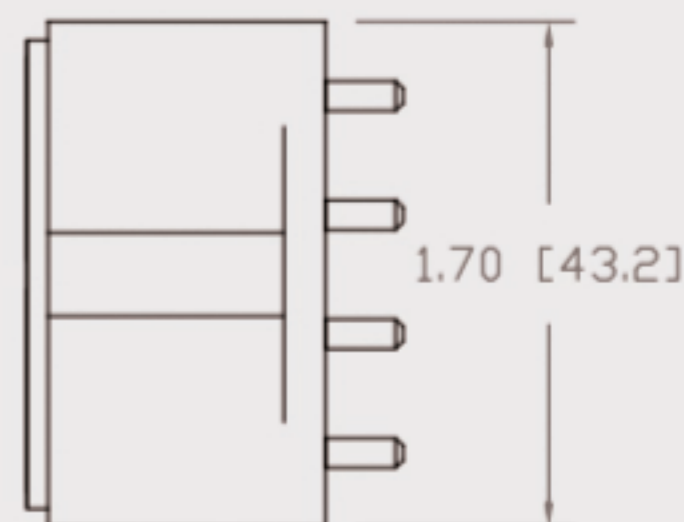

Technical Data Sheets

CUREUV Product No: **194301**

Lamp Type: TUV-PL-L36W

(A) Total Length:	410mm
(B) Arc Length:	370 mm
(C) Lamp Quartz Diameter :	17mm Twin Tube

Operating Current:	440mA
Lamp Voltage:	105
Lamp Wattage:	36

Peak UV Output:	253.7nm
Glass Type:	Non Ozone

Output UVC Watts:	12
Output uW/cm ² @ 1m:	
Rated Life (hrs):	10,000

Lot Number: _____

Ignition and Seal Certification: _____

Test Operator: _____ Date: _____