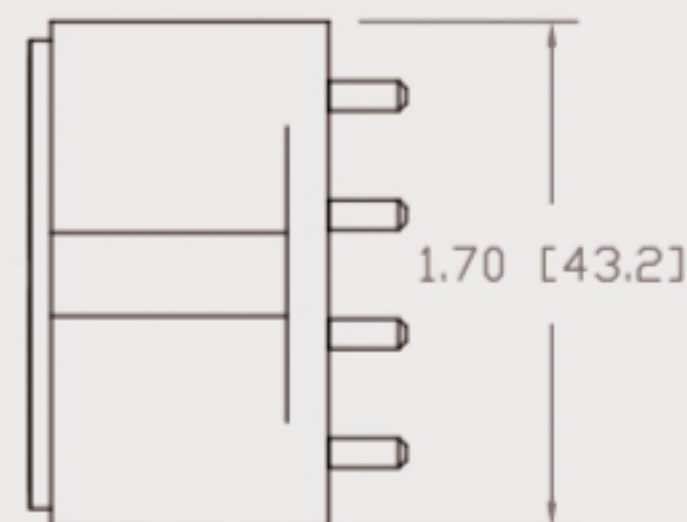

# Technical Data Sheets

CUREUV Product No: **194299**

**cureuv.com**

YOUR UV LIGHT EXPERTS

Lamp Type: TUV-PL-L36W

(A) Total Length:	410mm
(B) Arc Length:	370 mm
(C) Lamp Quartz Diameter :	17mm Twin Tube

Operating Current:	440mA
Lamp Voltage:	105
Lamp Wattage:	36

Peak UV Output:	253.7nm
Glass Type:	Non Ozone

Output UVC Watts:	12
Output $\mu\text{W}/\text{cm}^2$ @ 1m:	
Rated Life (hrs):	10,000

Lot Number: \_\_\_\_\_

Ignition and Seal Certification: \_\_\_\_\_

Test Operator: \_\_\_\_\_ Date: \_\_\_\_\_