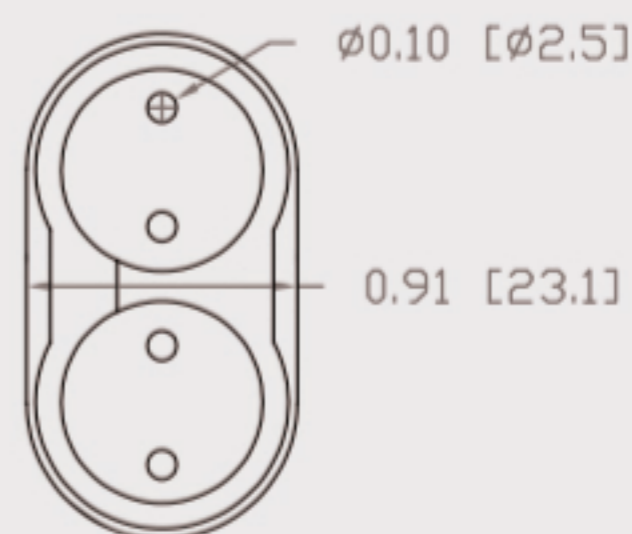

# Technical Data Sheets

CUREUV Product No: **194299**

**cureuv.com**

YOUR UV LIGHT EXPERTS

Lamp Type: TUV-PL-L36W

(A) Total Length:	410mm
(B) Arc Length:	370 mm
(C) Lamp Quartz Diameter :	17mm Twin Tube

Operating Current:	440mA
Lamp Voltage:	105
Lamp Wattage:	36

Peak UV Output:	253.7nm
Glass Type:	Non Ozone

Output UVC Watts:	12
Output $\mu\text{W}/\text{cm}^2$ @ 1m:	
Rated Life (hrs):	10,000

Lot Number: \_\_\_\_\_

Ignition and Seal Certification: \_\_\_\_\_

Test Operator: \_\_\_\_\_ Date: \_\_\_\_\_