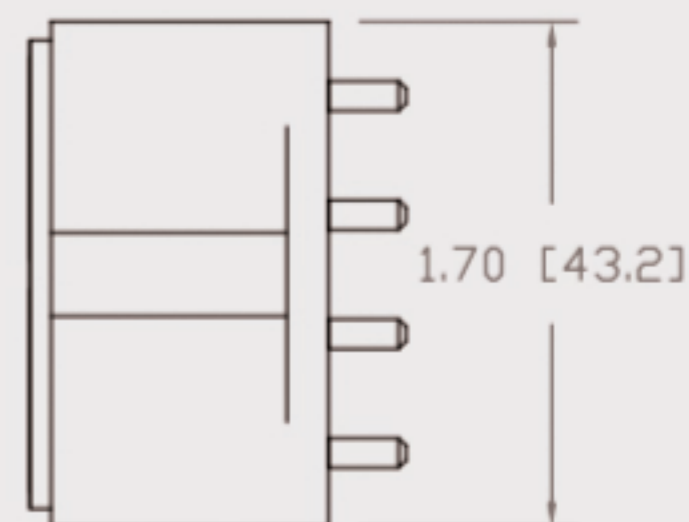

# Technical Data Sheets

CUREUV Product No: **194298**

**cureuv.com**

YOUR UV LIGHT EXPERTS

Lamp Type: TUV-PL-L36W

(A) Total Length:	410mm
(B) Arc Length:	370 mm
(C) Lamp Quartz Diameter :	17mm Twin Tube

Operating Current:	440mA
Lamp Voltage:	105
Lamp Wattage:	36

Peak UV Output:	253.7nm
Glass Type:	Non Ozone

Output UVC Watts:	12
Output $\mu\text{W}/\text{cm}^2$ @ 1m:	
Rated Life (hrs):	10,000

Lot Number: \_\_\_\_\_

Ignition and Seal Certification: \_\_\_\_\_

Test Operator: \_\_\_\_\_ Date: \_\_\_\_\_