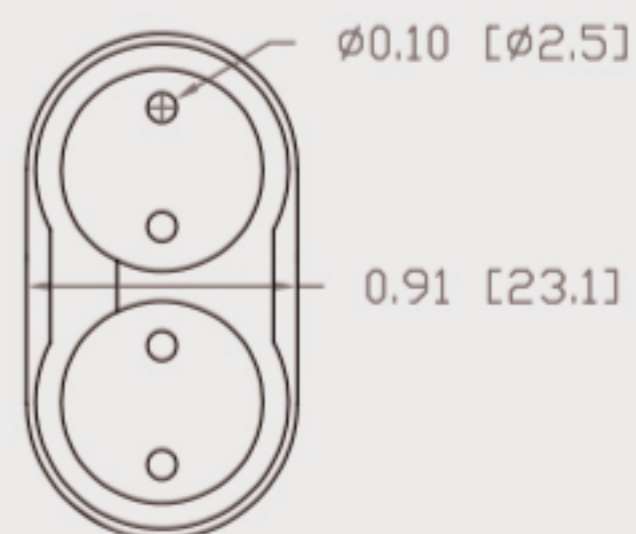

# Technical Data Sheets

CUREUV Product No: **194298**

**cureuv.com**

YOUR UV LIGHT EXPERTS

Lamp Type: TUV-PL-L36W

(A) Total Length:	410mm
(B) Arc Length:	370 mm
(C) Lamp Quartz Diameter :	17mm Twin Tube

Operating Current:	440mA
Lamp Voltage:	105
Lamp Wattage:	36

Peak UV Output:	253.7nm
Glass Type:	Non Ozone

Output UVC Watts:	12
Output $\mu\text{W}/\text{cm}^2$ @ 1m:	
Rated Life (hrs):	10,000

Lot Number: \_\_\_\_\_

Ignition and Seal Certification: \_\_\_\_\_

Test Operator: \_\_\_\_\_ Date: \_\_\_\_\_