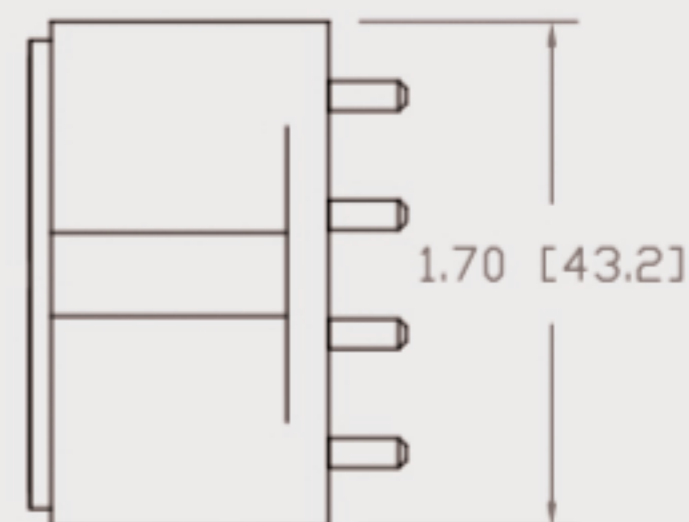

# Technical Data Sheets

CUREUV Product No: **194297**

**cureuv.com**

YOUR UV LIGHT EXPERTS

Lamp Type: TUV-PL-L36W

|                            |                |
|----------------------------|----------------|
| (A) Total Length:          | 410mm          |
| (B) Arc Length:            | 370 mm         |
| (C) Lamp Quartz Diameter : | 17mm Twin Tube |

Operating Current: 440mA

Lamp Voltage: 105

Lamp Wattage: 36

Peak UV Output: 253.7nm

Glass Type: Non Ozone

Output UVC Watts: 12

Output  $\mu\text{W}/\text{cm}^2$  @ 1m:

Rated Life (hrs): 10,000