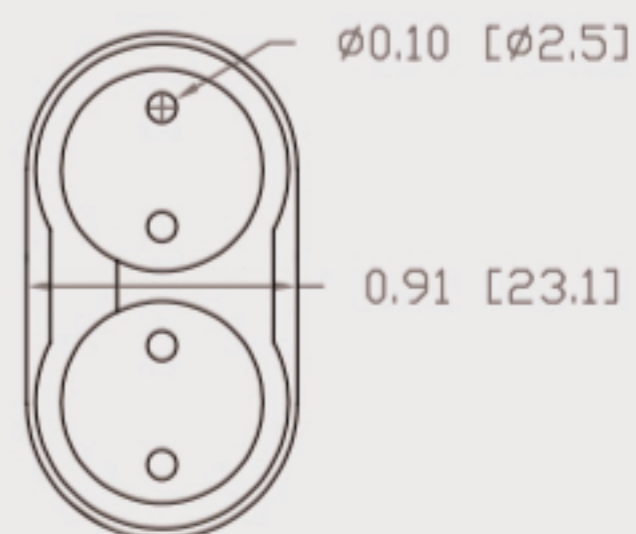

# Technical Data Sheets

CUREUV Product No: **194297**

**cureuv.com**

YOUR UV LIGHT EXPERTS

Lamp Type: TUV-PL-L36W

|                            |                |
|----------------------------|----------------|
| (A) Total Length:          | 410mm          |
| (B) Arc Length:            | 370 mm         |
| (C) Lamp Quartz Diameter : | 17mm Twin Tube |

Operating Current: 440mA

Lamp Voltage: 105

Lamp Wattage: 36

Peak UV Output: 253.7nm

Glass Type: Non Ozone

Output UVC Watts: 12

Output  $\mu\text{W}/\text{cm}^2$  @ 1m:

Rated Life (hrs): 10,000