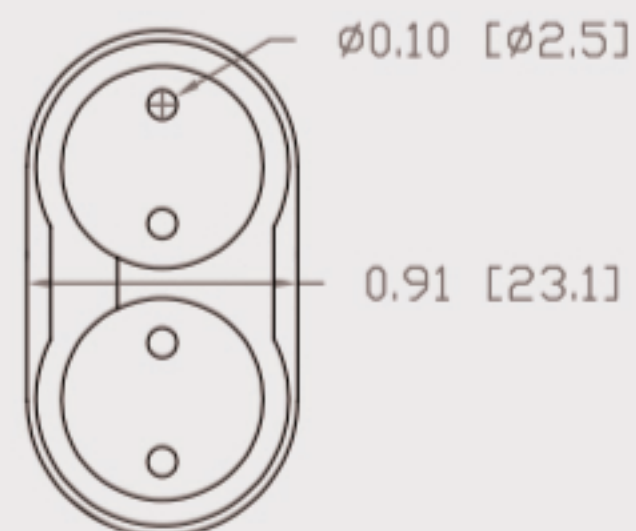

# Technical Data Sheets

CUREUV Product No: **194296**

Lamp Type: TUV-PL-L36W

(A) Total Length:	410mm
(B) Arc Length:	370 mm
(C) Lamp Quartz Diameter :	17mm Twin Tube

Operating Current:	440mA
Lamp Voltage:	105
Lamp Wattage:	36

Peak UV Output:	253.7nm
Glass Type:	Non Ozone

Output UVC Watts:	12
Output uW/cm <sup>2</sup> @ 1m:	
Rated Life (hrs):	10,000

Lot Number: \_\_\_\_\_

Ignition and Seal Certification: \_\_\_\_\_

Test Operator: \_\_\_\_\_ Date: \_\_\_\_\_