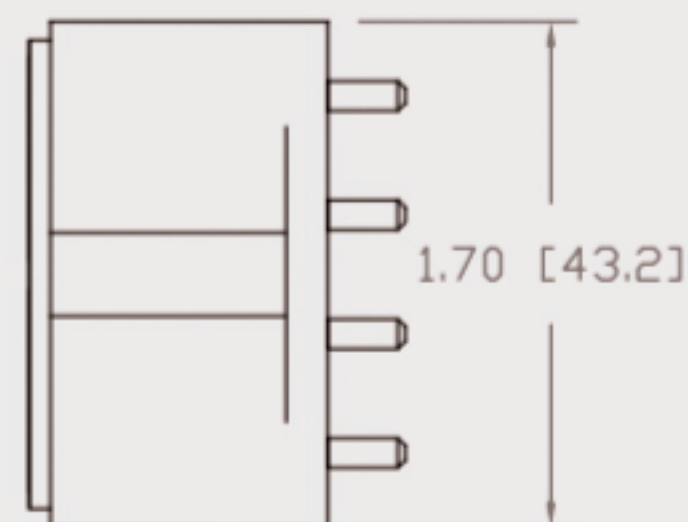

# Technical Data Sheets

CUREUV Product No: **194296**

Lamp Type: TUV-PL-L36W

(A) Total Length:	410mm
(B) Arc Length:	370 mm
(C) Lamp Quartz Diameter :	17mm Twin Tube

Operating Current:	440mA
Lamp Voltage:	105
Lamp Wattage:	36

Peak UV Output:	253.7nm
Glass Type:	Non Ozone

Output UVC Watts:	12
Output uW/cm <sup>2</sup> @ 1m:	
Rated Life (hrs):	10,000

Lot Number: \_\_\_\_\_

Ignition and Seal Certification: \_\_\_\_\_

Test Operator: \_\_\_\_\_ Date: \_\_\_\_\_