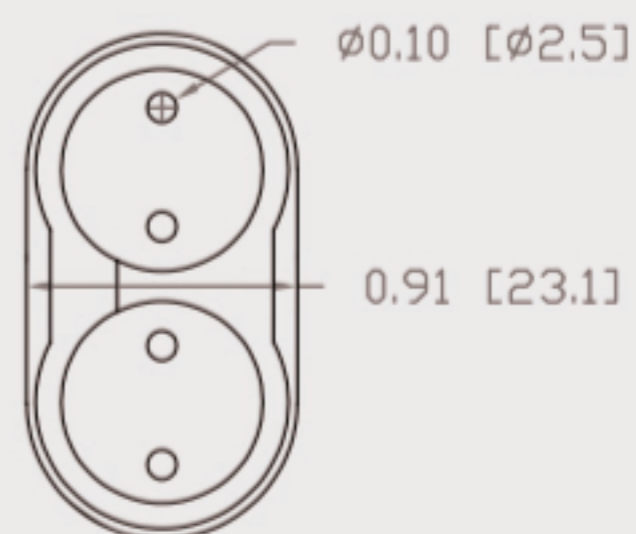

Technical Data Sheets

CUREUV Product No: **194295**

cureuv.com

YOUR UV LIGHT EXPERTS

Lamp Type: TUV-PL-L36W

(A) Total Length:	410mm
(B) Arc Length:	370 mm
(C) Lamp Quartz Diameter :	17mm Twin Tube

Operating Current:	440mA
Lamp Voltage:	105
Lamp Wattage:	36

Peak UV Output:	253.7nm
Glass Type:	Non Ozone

Output UVC Watts:	12
Output $\mu\text{W}/\text{cm}^2$ @ 1m:	
Rated Life (hrs):	10,000

Lot Number: _____

Ignition and Seal Certification: _____

Test Operator: _____ Date: _____