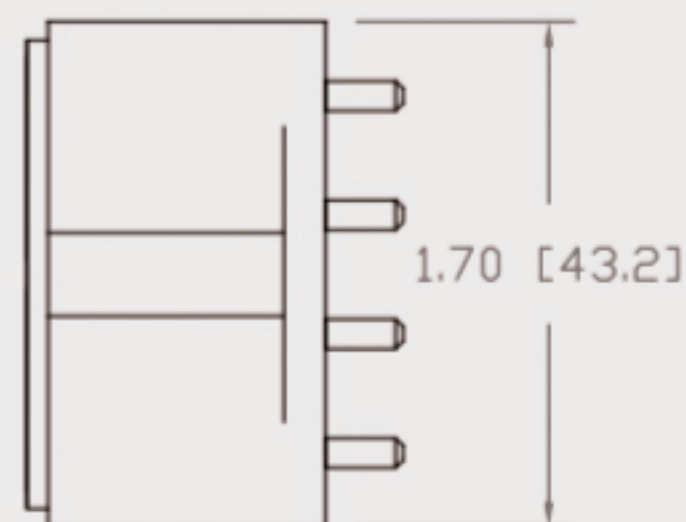

Technical Data Sheets

CUREUV Product No: **194295**

cureuv.com

YOUR UV LIGHT EXPERTS

Lamp Type: TUV-PL-L36W

(A) Total Length:	410mm
(B) Arc Length:	370 mm
(C) Lamp Quartz Diameter :	17mm Twin Tube

Operating Current:	440mA
Lamp Voltage:	105
Lamp Wattage:	36

Peak UV Output:	253.7nm
Glass Type:	Non Ozone

Output UVC Watts:	12
Output $\mu\text{W}/\text{cm}^2$ @ 1m:	
Rated Life (hrs):	10,000

Lot Number: _____

Ignition and Seal Certification: _____

Test Operator: _____ Date: _____