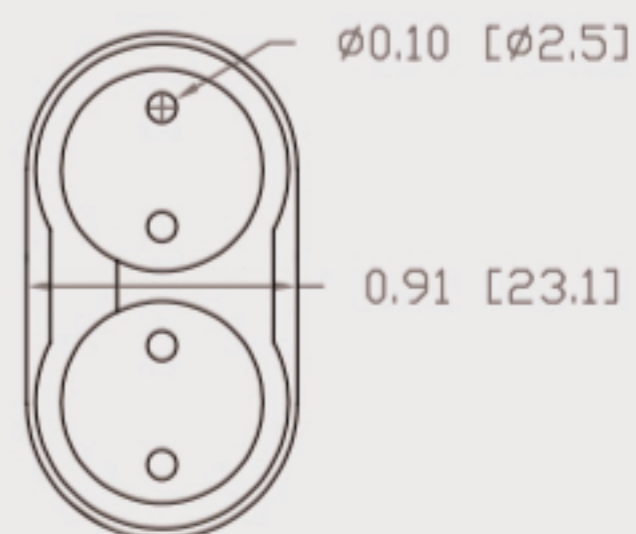

Technical Data Sheets

CUREUV Product No: **194292**

Lamp Type: TUV-PL-L36W

(A) Total Length:	410mm
(B) Arc Length:	370 mm
(C) Lamp Quartz Diameter :	17mm Twin Tube

Operating Current: 440mA

Lamp Voltage: 105

Lamp Wattage: 36

Peak UV Output: 253.7nm

Glass Type: Non Ozone

Output UVC Watts: 12

Output $\mu\text{W}/\text{cm}^2$ @ 1m:

Rated Life (hrs): 10,000

Lot Number: _____

Ignition and Seal Certification: _____