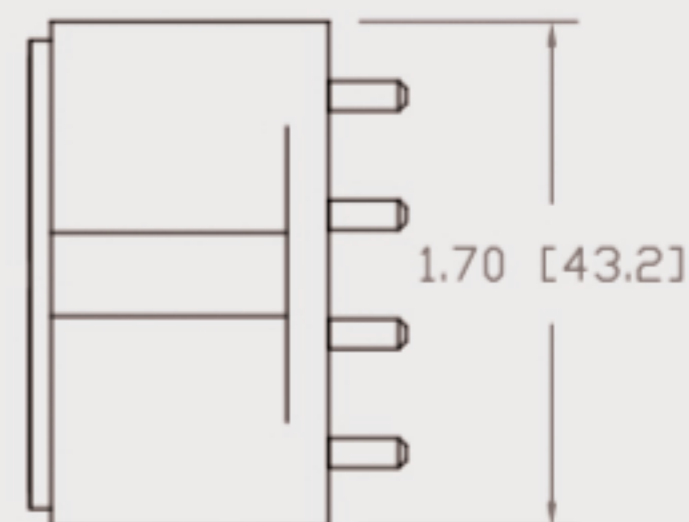

Technical Data Sheets

CUREUV Product No: **194292**

Lamp Type: TUV-PL-L36W

(A) Total Length:	410mm
(B) Arc Length:	370 mm
(C) Lamp Quartz Diameter :	17mm Twin Tube

Operating Current: 440mA

Lamp Voltage: 105

Lamp Wattage: 36

Peak UV Output: 253.7nm

Glass Type: Non Ozone

Output UVC Watts: 12

Output $\mu\text{W}/\text{cm}^2$ @ 1m:

Rated Life (hrs): 10,000

Lot Number: _____

Ignition and Seal Certification: _____