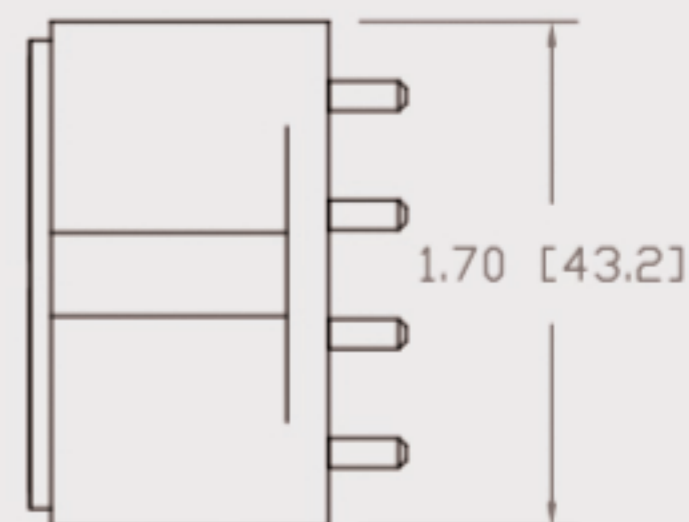

# Technical Data Sheets

CUREUV Product No: **194291**

cureuv.com

YOUR UV LIGHT EXPERTS

Lamp Type: TUV-PL-L36W

(A) Total Length:	410mm
(B) Arc Length:	370 mm
(C) Lamp Quartz Diameter :	17mm Twin Tube

Operating Current:	440mA
Lamp Voltage:	105
Lamp Wattage:	36

Peak UV Output:	253.7nm
Glass Type:	Non Ozone

Output UVC Watts:	12
Output $\mu\text{W}/\text{cm}^2$ @ 1m:	
Rated Life (hrs):	10,000

Lot Number: \_\_\_\_\_

Ignition and Seal Certification: \_\_\_\_\_

Test Operator: \_\_\_\_\_ Date: \_\_\_\_\_