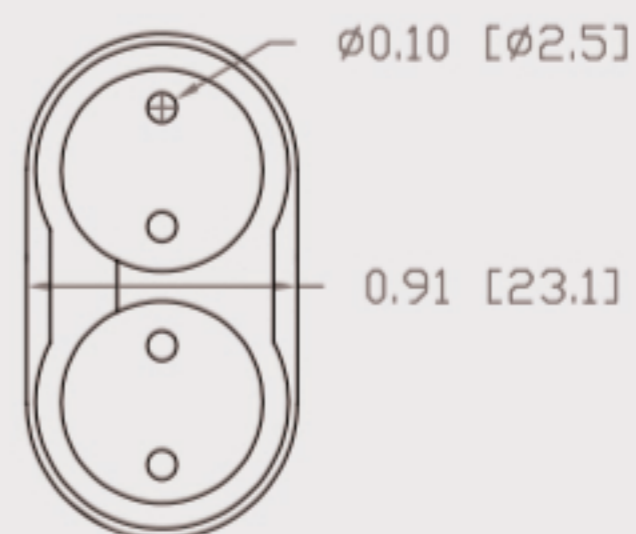

# Technical Data Sheets

CUREUV Product No: **194291**

cureuv.com

YOUR UV LIGHT EXPERTS

Lamp Type: TUV-PL-L36W

(A) Total Length:	410mm
(B) Arc Length:	370 mm
(C) Lamp Quartz Diameter :	17mm Twin Tube

Operating Current:	440mA
Lamp Voltage:	105
Lamp Wattage:	36

Peak UV Output:	253.7nm
Glass Type:	Non Ozone

Output UVC Watts:	12
Output $\mu\text{W}/\text{cm}^2$ @ 1m:	
Rated Life (hrs):	10,000

Lot Number: \_\_\_\_\_

Ignition and Seal Certification: \_\_\_\_\_

Test Operator: \_\_\_\_\_ Date: \_\_\_\_\_