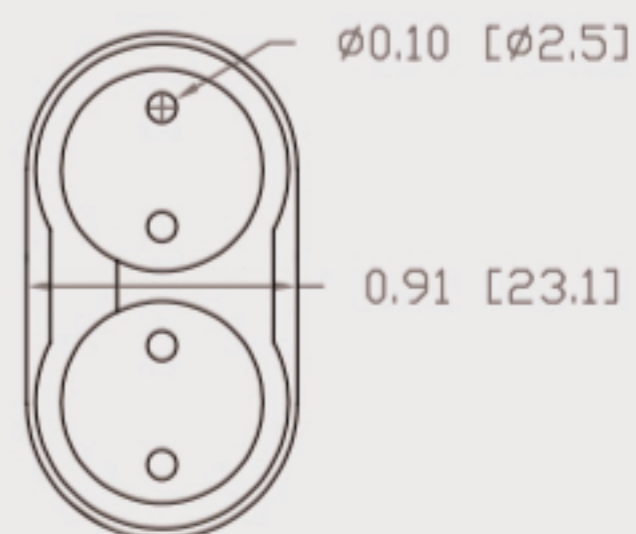

Technical Data Sheets

CUREUV Product No: **194290**

cureuv.com

YOUR UV LIGHT EXPERTS

Lamp Type: TUV-PL-L36W

(A) Total Length:	410mm
(B) Arc Length:	370 mm
(C) Lamp Quartz Diameter :	17mm Twin Tube

Operating Current: 440mA

Lamp Voltage: 105

Lamp Wattage: 36

Peak UV Output: 253.7nm

Glass Type: Non Ozone

Output UVC Watts: 12

Output $\mu\text{W}/\text{cm}^2$ @ 1m:

Rated Life (hrs): 10,000

Lot Number: _____