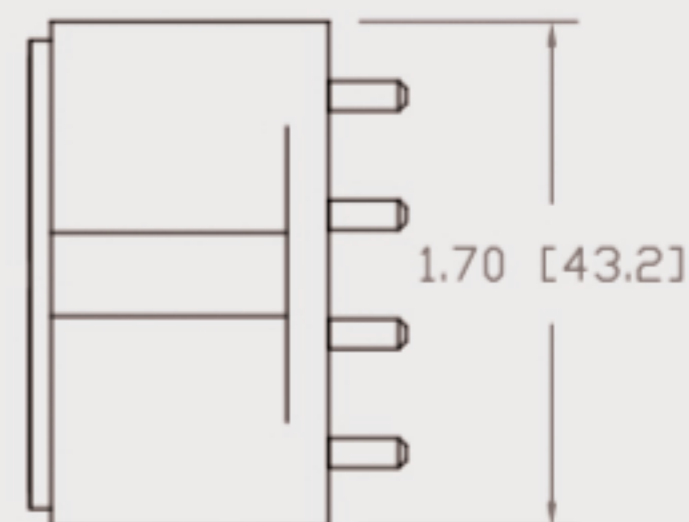

Technical Data Sheets

CUREUV Product No: **194290**

cureuv.com

YOUR UV LIGHT EXPERTS

Lamp Type: TUV-PL-L36W

(A) Total Length:	410mm
(B) Arc Length:	370 mm
(C) Lamp Quartz Diameter :	17mm Twin Tube

Operating Current: 440mA

Lamp Voltage: 105

Lamp Wattage: 36

Peak UV Output: 253.7nm

Glass Type: Non Ozone

Output UVC Watts: 12

Output $\mu\text{W}/\text{cm}^2$ @ 1m:

Rated Life (hrs): 10,000

Lot Number: _____