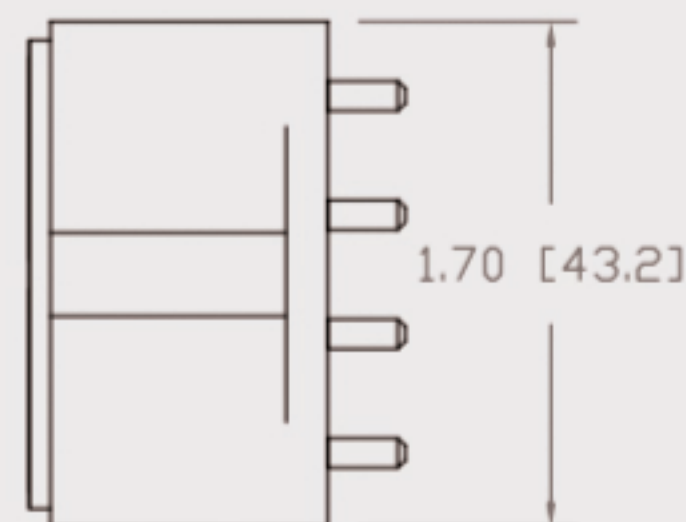

Technical Data Sheets

CUREUV Product No: **194289**

Lamp Type: TUV-PL-L36W

(A) Total Length:	410mm
(B) Arc Length:	370 mm
(C) Lamp Quartz Diameter :	17mm Twin Tube

Operating Current:	440mA
Lamp Voltage:	105
Lamp Wattage:	36

Peak UV Output:	253.7nm
Glass Type:	Non Ozone

Output UVC Watts:	12
Output uW/cm ² @ 1m:	
Rated Life (hrs):	10,000

Lot Number: _____

Ignition and Seal Certification: _____

Test Operator: _____ Date: _____