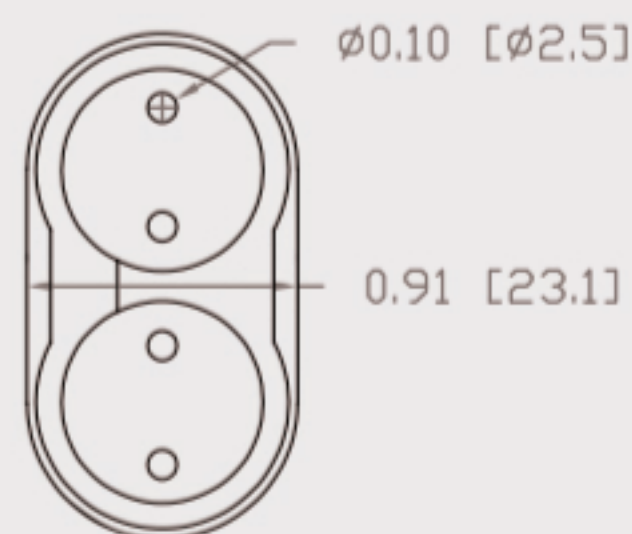

Technical Data Sheets

CUREUV Product No: **194289**

Lamp Type: TUV-PL-L36W

(A) Total Length:	410mm
(B) Arc Length:	370 mm
(C) Lamp Quartz Diameter :	17mm Twin Tube

Operating Current:	440mA
Lamp Voltage:	105
Lamp Wattage:	36

Peak UV Output:	253.7nm
Glass Type:	Non Ozone

Output UVC Watts:	12
Output uW/cm ² @ 1m:	
Rated Life (hrs):	10,000

Lot Number: _____

Ignition and Seal Certification: _____

Test Operator: _____ Date: _____