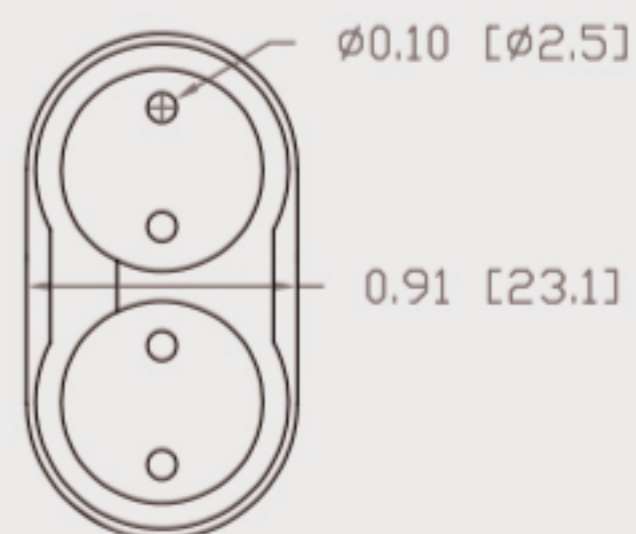

Technical Data Sheets

CUREUV Product No: **194288**

Lamp Type: TUV-PL-L36W

(A) Total Length:	410mm
(B) Arc Length:	370 mm
(C) Lamp Quartz Diameter :	17mm Twin Tube

Operating Current:	440mA
Lamp Voltage:	105
Lamp Wattage:	36

Peak UV Output:	253.7nm
Glass Type:	Non Ozone

Output UVC Watts:	12
Output uW/cm ² @ 1m:	
Rated Life (hrs):	10,000

Lot Number: _____

Ignition and Seal Certification: _____

Test Operator: _____ Date: _____