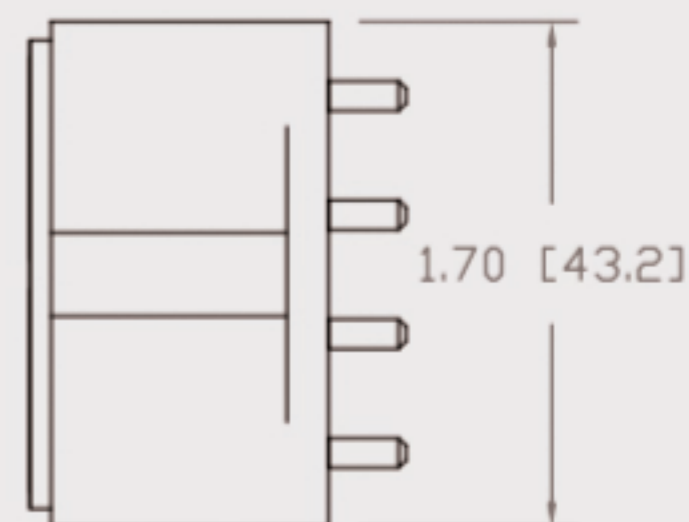

Technical Data Sheets

CUREUV Product No: **194288**

Lamp Type: TUV-PL-L36W

(A) Total Length:	410mm
(B) Arc Length:	370 mm
(C) Lamp Quartz Diameter :	17mm Twin Tube

Operating Current:	440mA
Lamp Voltage:	105
Lamp Wattage:	36

Peak UV Output:	253.7nm
Glass Type:	Non Ozone

Output UVC Watts:	12
Output uW/cm ² @ 1m:	
Rated Life (hrs):	10,000

Lot Number: _____

Ignition and Seal Certification: _____

Test Operator: _____ Date: _____