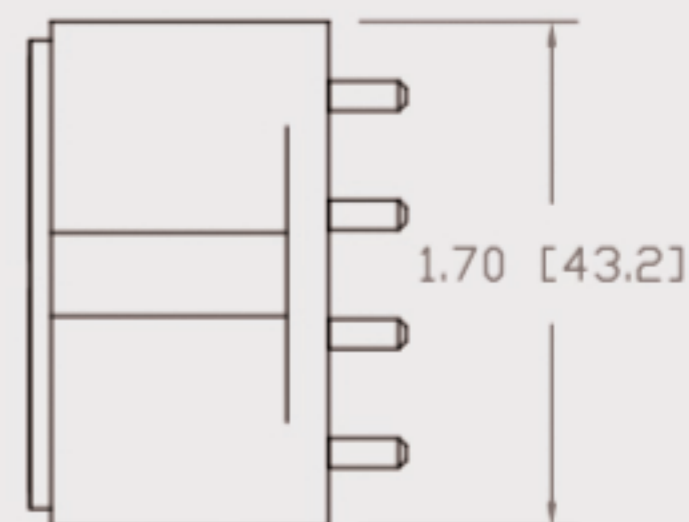

Technical Data Sheets

CUREUV Product No: **194287**

cureuv.com

YOUR UV LIGHT EXPERTS

Lamp Type: TUV-PL-L36W

(A) Total Length:	410mm
(B) Arc Length:	370 mm
(C) Lamp Quartz Diameter :	17mm Twin Tube

Operating Current:	440mA
Lamp Voltage:	105
Lamp Wattage:	36

Peak UV Output:	253.7nm
Glass Type:	Non Ozone

Output UVC Watts:	12
Output uW/cm ² @ 1m:	
Rated Life (hrs):	10,000

Lot Number: _____

Ignition and Seal Certification: _____

Test Operator: _____ Date: _____