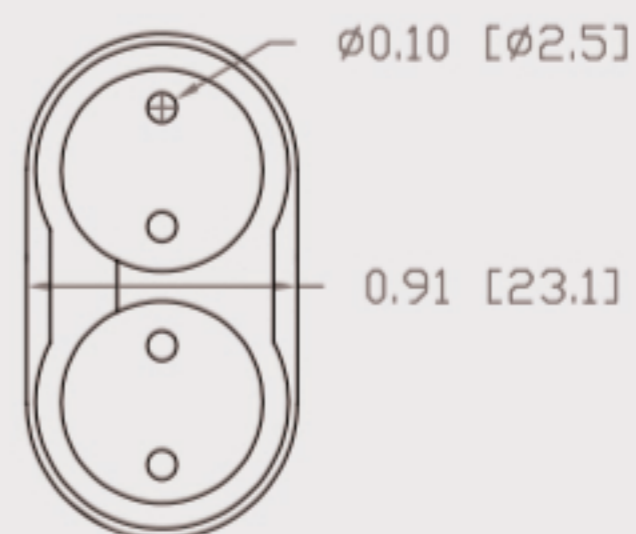

Technical Data Sheets

CUREUV Product No: **194287**

cureuv.com

YOUR UV LIGHT EXPERTS

Lamp Type: TUV-PL-L36W

(A) Total Length:	410mm
(B) Arc Length:	370 mm
(C) Lamp Quartz Diameter :	17mm Twin Tube

Operating Current:	440mA
Lamp Voltage:	105
Lamp Wattage:	36

Peak UV Output:	253.7nm
Glass Type:	Non Ozone

Output UVC Watts:	12
Output uW/cm ² @ 1m:	
Rated Life (hrs):	10,000

Lot Number: _____

Ignition and Seal Certification: _____

Test Operator: _____ Date: _____