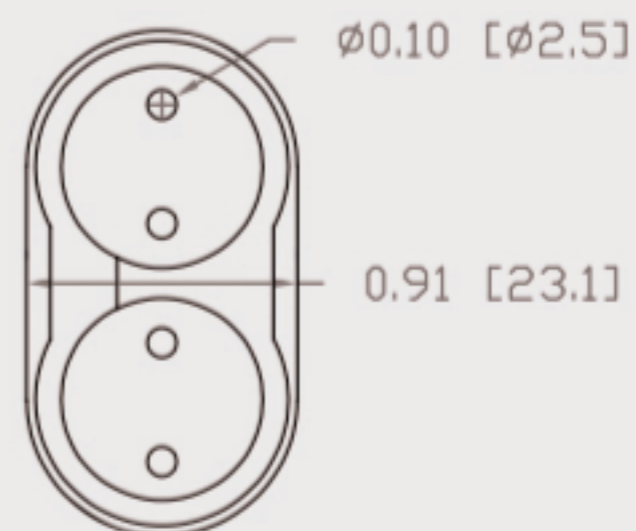

Technical Data Sheets

CUREUV Product No: **194286**

cureuv.com

YOUR UV LIGHT EXPERTS

Lamp Type: TUV-PL-L36W

(A) Total Length:	410mm
(B) Arc Length:	370 mm
(C) Lamp Quartz Diameter :	17mm Twin Tube

Operating Current:	440mA
Lamp Voltage:	105
Lamp Wattage:	36

Peak UV Output:	253.7nm
Glass Type:	Non Ozone

Output UVC Watts:	12
Output uW/cm ² @ 1m:	
Rated Life (hrs):	10,000

Lot Number: _____

Ignition and Seal Certification: _____

Test Operator: _____ Date: _____