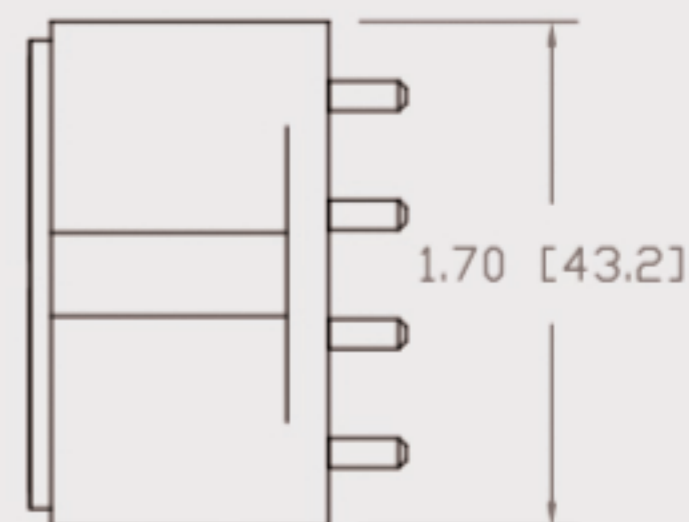

Technical Data Sheets

CUREUV Product No: **194286**

cureuv.com

YOUR UV LIGHT EXPERTS

Lamp Type: TUV-PL-L36W

(A) Total Length:	410mm
(B) Arc Length:	370 mm
(C) Lamp Quartz Diameter :	17mm Twin Tube

Operating Current:	440mA
Lamp Voltage:	105
Lamp Wattage:	36

Peak UV Output:	253.7nm
Glass Type:	Non Ozone

Output UVC Watts:	12
Output uW/cm ² @ 1m:	
Rated Life (hrs):	10,000

Lot Number: _____

Ignition and Seal Certification: _____

Test Operator: _____ Date: _____