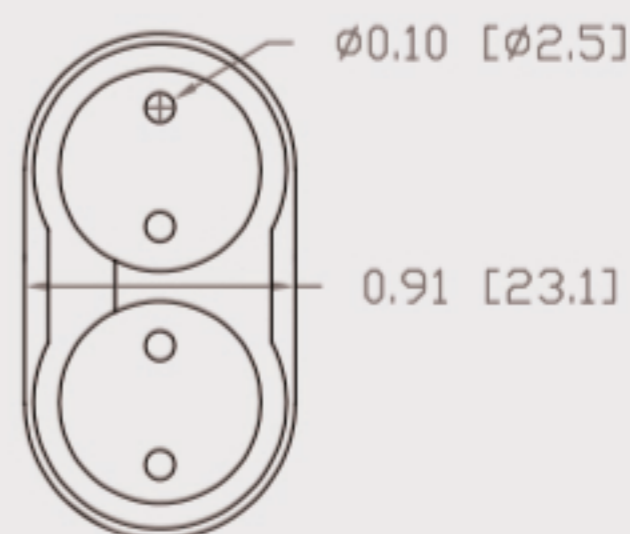

Technical Data Sheets

CUREUV Product No: **194285**

Lamp Type: TUV-PL-L36W

| | |
|----------------------------|----------------|
| (A) Total Length: | 410mm |
| (B) Arc Length: | 370 mm |
| (C) Lamp Quartz Diameter : | 17mm Twin Tube |

| | |
|--------------------|-------|
| Operating Current: | 440mA |
| Lamp Voltage: | 105 |
| Lamp Wattage: | 36 |

| | |
|-----------------|-----------|
| Peak UV Output: | 253.7nm |
| Glass Type: | Non Ozone |

| | |
|---------------------------------|--------|
| Output UVC Watts: | 12 |
| Output uW/cm ² @ 1m: | |
| Rated Life (hrs): | 10,000 |

Lot Number: _____

Ignition and Seal Certification: _____

Test Operator: _____ Date: _____