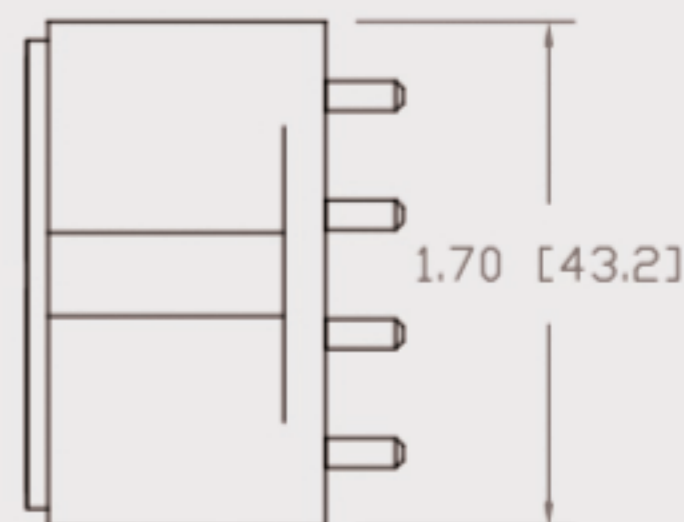

Technical Data Sheets

CUREUV Product No: **194285**

Lamp Type: TUV-PL-L36W

| | |
|----------------------------|----------------|
| (A) Total Length: | 410mm |
| (B) Arc Length: | 370 mm |
| (C) Lamp Quartz Diameter : | 17mm Twin Tube |

| | |
|--------------------|-------|
| Operating Current: | 440mA |
| Lamp Voltage: | 105 |
| Lamp Wattage: | 36 |

| | |
|-----------------|-----------|
| Peak UV Output: | 253.7nm |
| Glass Type: | Non Ozone |

| | |
|---------------------------------|--------|
| Output UVC Watts: | 12 |
| Output uW/cm ² @ 1m: | |
| Rated Life (hrs): | 10,000 |

Lot Number: _____

Ignition and Seal Certification: _____

Test Operator: _____ Date: _____