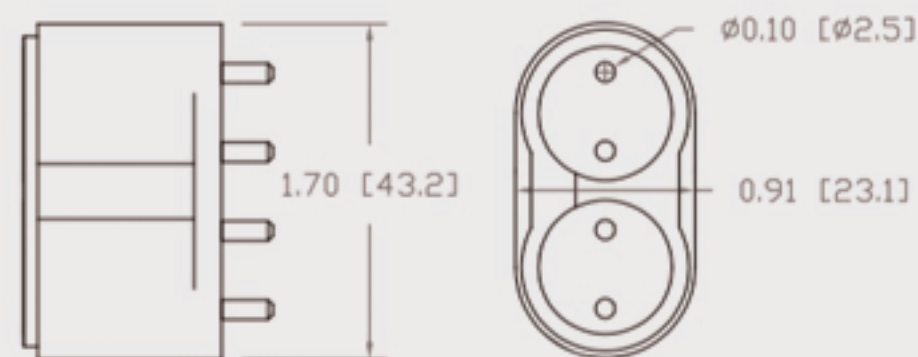

Technical Data Sheet

CUREUV Part No: **194247**

Lamp Type: TUV-PL-L55W

| | |
|----------------------------|----------------|
| (A) Total Length: | 535mm |
| (B) Arc Length: | 490 mm |
| (C) Lamp Quartz Diameter : | 17mm Twin Tube |

| | |
|--------------------|-------|
| Operating Current: | 540mA |
| Lamp Voltage: | 103 |
| Lamp Wattage: | 55 |

| | |
|-----------------|-----------|
| Peak UV Output: | 253.7nm |
| Glass Type: | Non Ozone |

| | |
|---------------------------------|--------|
| Output UVC Watts: | 17 |
| Output uW/cm ² @ 1m: | |
| Rated Life (hrs): | 10,000 |

Style: 2G11 4 Pin-Base

Lot Number: _____

Ignition and Seal Certification: _____