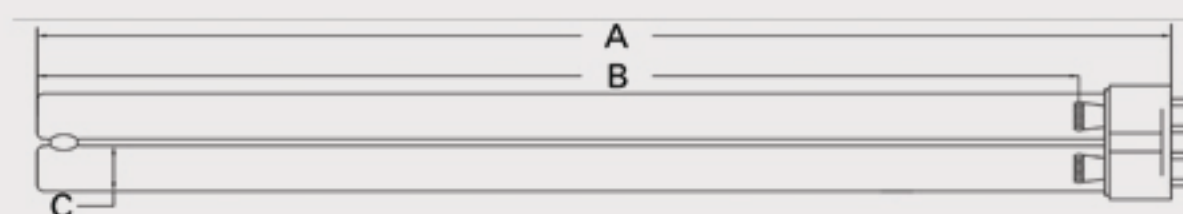

Technical Data Sheet

CUREUV Part No: **194247**

Lamp Type: TUV-PL-L55W

| | |
|----------------------------|----------------|
| (A) Total Length: | 535mm |
| (B) Arc Length: | 490 mm |
| (C) Lamp Quartz Diameter : | 17mm Twin Tube |

| | |
|--------------------|-------|
| Operating Current: | 540mA |
| Lamp Voltage: | 103 |
| Lamp Wattage: | 55 |

| | |
|-----------------|-----------|
| Peak UV Output: | 253.7nm |
| Glass Type: | Non Ozone |

| | |
|---------------------------------|--------|
| Output UVC Watts: | 17 |
| Output uW/cm ² @ 1m: | |
| Rated Life (hrs): | 10,000 |

Style: 2G11 4 Pin-Base

Lot Number: _____

Ignition and Seal Certification: _____