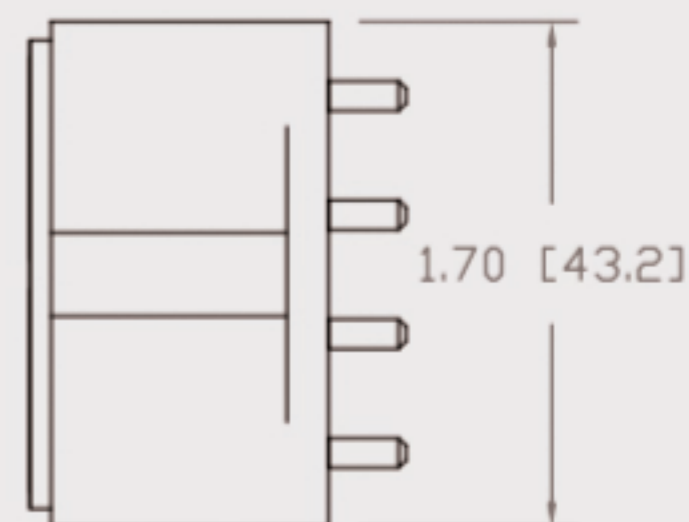

# Technical Data Sheets

CUREUV Product No: **194246**

Lamp Type: TUV-PL-L36W

|                            |                |
|----------------------------|----------------|
| (A) Total Length:          | 410mm          |
| (B) Arc Length:            | 370 mm         |
| (C) Lamp Quartz Diameter : | 17mm Twin Tube |

|                    |       |
|--------------------|-------|
| Operating Current: | 440mA |
| Lamp Voltage:      | 105   |
| Lamp Wattage:      | 36    |

|                 |           |
|-----------------|-----------|
| Peak UV Output: | 253.7nm   |
| Glass Type:     | Non Ozone |

|                                 |        |
|---------------------------------|--------|
| Output UVC Watts:               | 12     |
| Output uW/cm <sup>2</sup> @ 1m: |        |
| Rated Life (hrs):               | 10,000 |