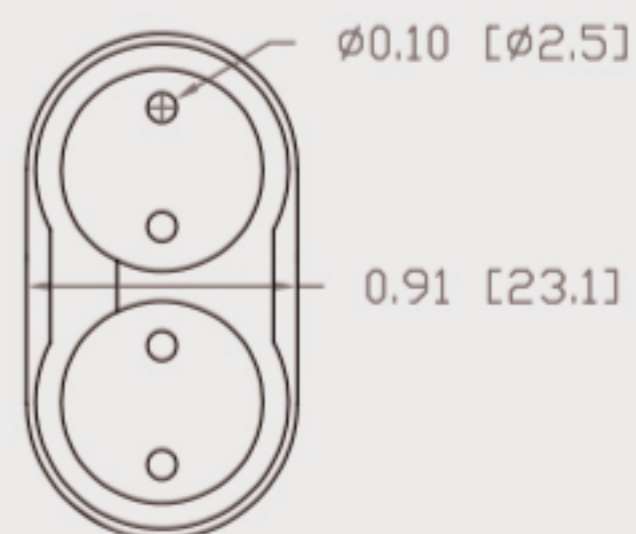

# Technical Data Sheets

CUREUV Product No: **194246**

Lamp Type: TUV-PL-L36W

|                            |                |
|----------------------------|----------------|
| (A) Total Length:          | 410mm          |
| (B) Arc Length:            | 370 mm         |
| (C) Lamp Quartz Diameter : | 17mm Twin Tube |

|                    |       |
|--------------------|-------|
| Operating Current: | 440mA |
| Lamp Voltage:      | 105   |
| Lamp Wattage:      | 36    |

|                 |           |
|-----------------|-----------|
| Peak UV Output: | 253.7nm   |
| Glass Type:     | Non Ozone |

|                                 |        |
|---------------------------------|--------|
| Output UVC Watts:               | 12     |
| Output uW/cm <sup>2</sup> @ 1m: |        |
| Rated Life (hrs):               | 10,000 |