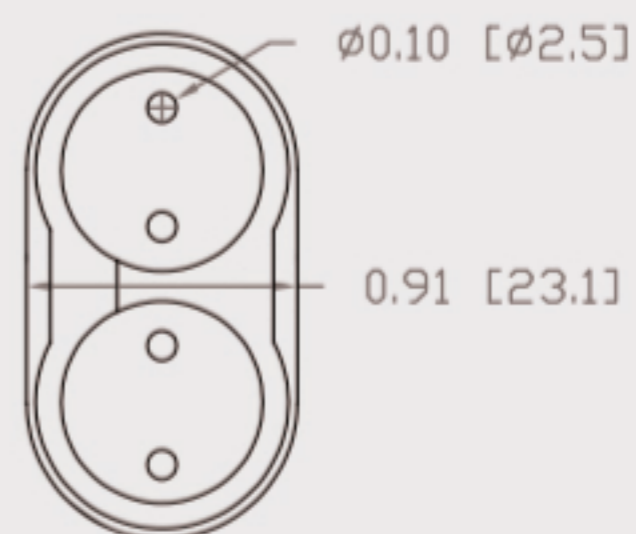

Technical Data Sheets

CUREUV Product No: **194245**

cureuv.com

YOUR UV LIGHT EXPERTS

Lamp Type: TUV-PL-L36W

(A) Total Length:	410mm
(B) Arc Length:	370 mm
(C) Lamp Quartz Diameter :	17mm Twin Tube

Operating Current:	440mA
Lamp Voltage:	105
Lamp Wattage:	36

Peak UV Output:	253.7nm
Glass Type:	Non Ozone

Output UVC Watts:	12
Output uW/cm ² @ 1m:	
Rated Life (hrs):	10,000

Lot Number: _____

Ignition and Seal Certification: _____

Test Operator: _____ Date: _____