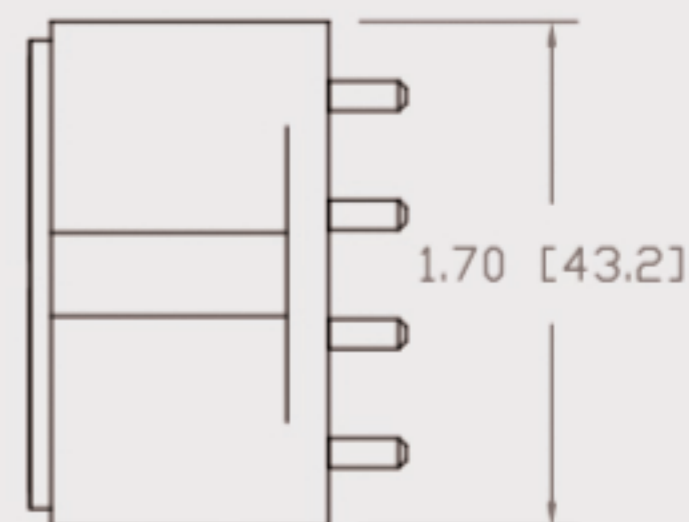

Technical Data Sheets

CUREUV Product No: **194245**

cureuv.com

YOUR UV LIGHT EXPERTS

Lamp Type: TUV-PL-L36W

(A) Total Length:	410mm
(B) Arc Length:	370 mm
(C) Lamp Quartz Diameter :	17mm Twin Tube

Operating Current:	440mA
Lamp Voltage:	105
Lamp Wattage:	36

Peak UV Output:	253.7nm
Glass Type:	Non Ozone

Output UVC Watts:	12
Output uW/cm ² @ 1m:	
Rated Life (hrs):	10,000

Lot Number: _____

Ignition and Seal Certification: _____

Test Operator: _____ Date: _____