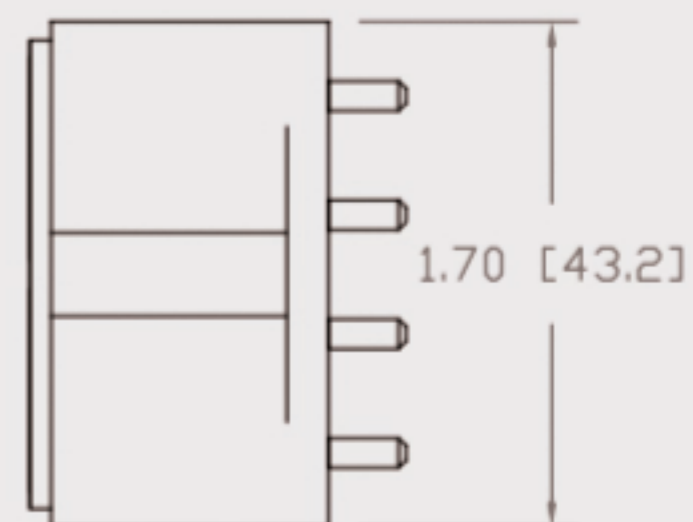

# Technical Data Sheets

CUREUV Product No: **194244**

cureuv.com

YOUR UV LIGHT EXPERTS

Lamp Type: TUV-PL-L36W

(A) Total Length:	410mm
(B) Arc Length:	370 mm
(C) Lamp Quartz Diameter :	17mm Twin Tube

Operating Current:	440mA
Lamp Voltage:	105
Lamp Wattage:	36

Peak UV Output: 253.7nm

Glass Type: Non Ozone

Output UVC Watts:	12
Output $\mu\text{W}/\text{cm}^2$ @ 1m:	
Rated Life (hrs):	10,000

Lot Number: \_\_\_\_\_

Ignition and Seal Certification: \_\_\_\_\_

Test Operator: \_\_\_\_\_ Date: \_\_\_\_\_