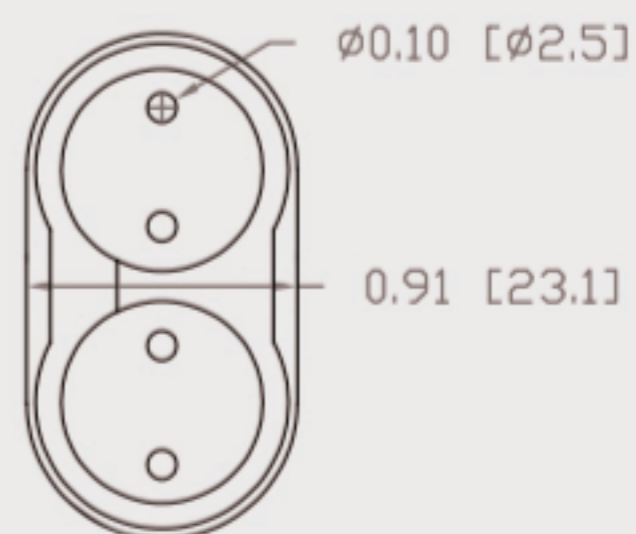

# Technical Data Sheets

CUREUV Product No: **194244**

cureuv.com

YOUR UV LIGHT EXPERTS

Lamp Type: TUV-PL-L36W

(A) Total Length:	410mm
(B) Arc Length:	370 mm
(C) Lamp Quartz Diameter :	17mm Twin Tube

Operating Current:	440mA
Lamp Voltage:	105
Lamp Wattage:	36

Peak UV Output: 253.7nm

Glass Type: Non Ozone

Output UVC Watts:	12
Output $\mu\text{W}/\text{cm}^2$ @ 1m:	
Rated Life (hrs):	10,000

Lot Number: \_\_\_\_\_

Ignition and Seal Certification: \_\_\_\_\_

Test Operator: \_\_\_\_\_ Date: \_\_\_\_\_