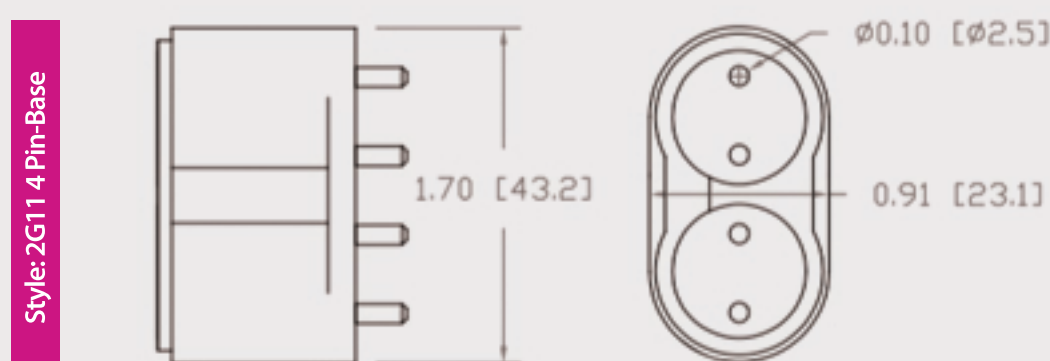

Technical Data Sheet

CUREUV Part No: 194242

Lamp Type: TUV-PL-L55W

(A) Total Length:	535mm
(B) Arc Length:	490 mm
(C) Lamp Quartz Diameter :	17mm Twin Tube

Operating Current:	540mA
Lamp Voltage:	103
Lamp Wattage:	55

Peak UV Output:	253.7nm
Glass Type:	Non Ozone

Output UVC Watts:	17
Output uW/cm ² @ 1m:	
Rated Life (hrs):	10,000

Lot Number: _____

Ignition and Seal Certification: _____

Test Operator: _____ Date: _____