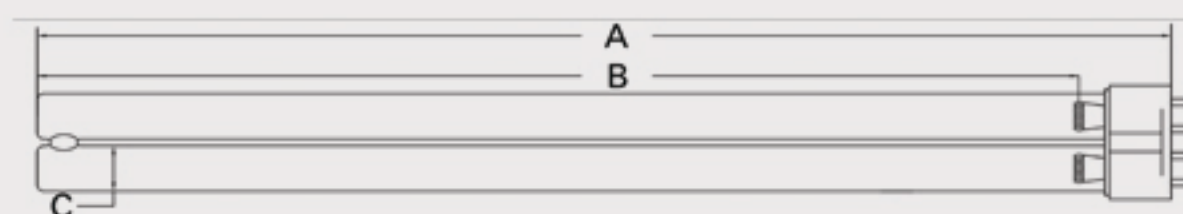

Technical Data Sheet

CUREUV Part No: 194242

Lamp Type: TUV-PL-L55W

(A) Total Length:	535mm
(B) Arc Length:	490 mm
(C) Lamp Quartz Diameter :	17mm Twin Tube

Operating Current:	540mA
Lamp Voltage:	103
Lamp Wattage:	55

Peak UV Output:	253.7nm
Glass Type:	Non Ozone

Output UVC Watts:	17
Output uW/cm ² @ 1m:	
Rated Life (hrs):	10,000

Lot Number: _____

Ignition and Seal Certification: _____

Test Operator: _____ Date: _____