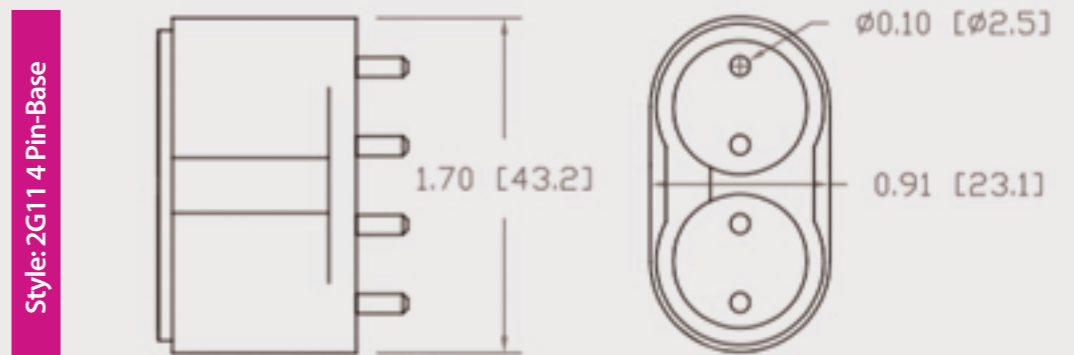

Lot Number: _____

Ignition and Seal Certification: _____

Test Operator: _____ Date: _____