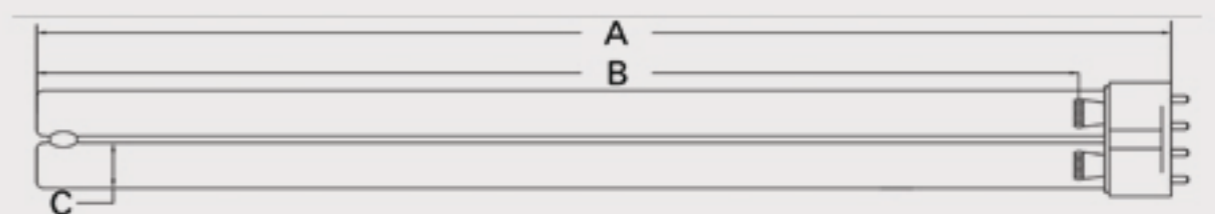

Lot Number: _____

Ignition and Seal Certification: _____

Test Operator: _____ Date: _____