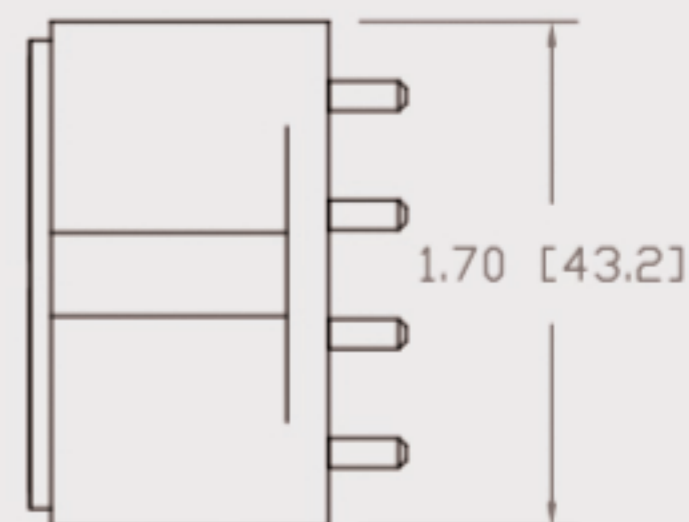

Technical Data Sheets

CUREUV Product No: **194240**

cureuv.com

YOUR UV LIGHT EXPERTS

Lamp Type: TUV-PL-L36W

| | |
|----------------------------|----------------|
| (A) Total Length: | 410mm |
| (B) Arc Length: | 370 mm |
| (C) Lamp Quartz Diameter : | 17mm Twin Tube |

| | |
|--------------------|-------|
| Operating Current: | 440mA |
| Lamp Voltage: | 105 |
| Lamp Wattage: | 36 |

| | |
|-----------------|-----------|
| Peak UV Output: | 253.7nm |
| Glass Type: | Non Ozone |

| | |
|--|--------|
| Output UVC Watts: | 12 |
| Output $\mu\text{W}/\text{cm}^2$ @ 1m: | |
| Rated Life (hrs): | 10,000 |

Lot Number: _____

Ignition and Seal Certification: _____

Test Operator: _____ Date: _____