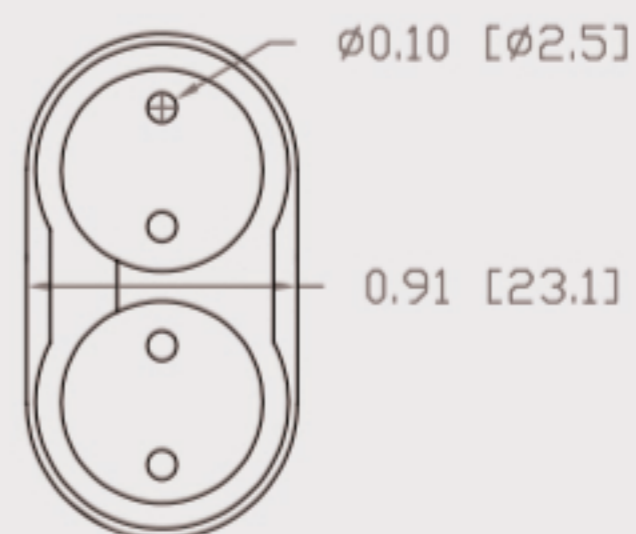

Technical Data Sheets

CUREUV Product No: **194240**

cureuv.com

YOUR UV LIGHT EXPERTS

Lamp Type: TUV-PL-L36W

| | |
|----------------------------|----------------|
| (A) Total Length: | 410mm |
| (B) Arc Length: | 370 mm |
| (C) Lamp Quartz Diameter : | 17mm Twin Tube |

| | |
|--------------------|-------|
| Operating Current: | 440mA |
| Lamp Voltage: | 105 |
| Lamp Wattage: | 36 |

| | |
|-----------------|-----------|
| Peak UV Output: | 253.7nm |
| Glass Type: | Non Ozone |

| | |
|--|--------|
| Output UVC Watts: | 12 |
| Output $\mu\text{W}/\text{cm}^2$ @ 1m: | |
| Rated Life (hrs): | 10,000 |

Lot Number: _____

Ignition and Seal Certification: _____

Test Operator: _____ Date: _____