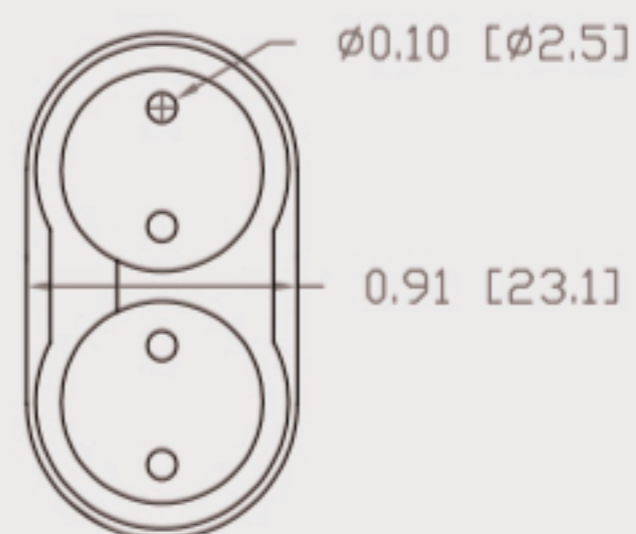

# Technical Data Sheets

CUREUV Product No: **194239**

**cureuv.com**

YOUR UV LIGHT EXPERTS

Lamp Type: TUV-PL-L36W

(A) Total Length:	410mm
(B) Arc Length:	370 mm
(C) Lamp Quartz Diameter :	17mm Twin Tube

Operating Current: 440mA

Lamp Voltage: 105

Lamp Wattage: 36

Peak UV Output: 253.7nm

Glass Type: Non Ozone

Output UVC Watts: 12

Output  $\mu\text{W}/\text{cm}^2$  @ 1m:

Rated Life (hrs): 10,000

Lot Number: \_\_\_\_\_