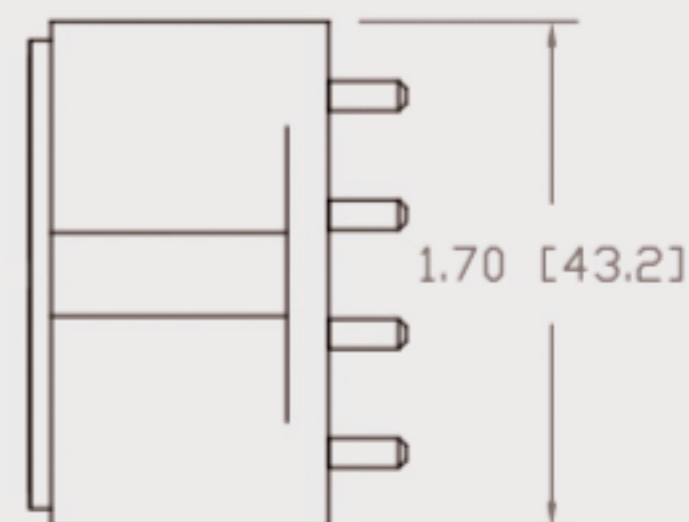

# Technical Data Sheets

CUREUV Product No: **194239**

**cureuv.com**

YOUR UV LIGHT EXPERTS

Lamp Type: TUV-PL-L36W

(A) Total Length:	410mm
(B) Arc Length:	370 mm
(C) Lamp Quartz Diameter :	17mm Twin Tube

Operating Current: 440mA

Lamp Voltage: 105

Lamp Wattage: 36

Peak UV Output: 253.7nm

Glass Type: Non Ozone

Output UVC Watts: 12

Output  $\mu\text{W}/\text{cm}^2$  @ 1m:

Rated Life (hrs): 10,000

Lot Number: \_\_\_\_\_