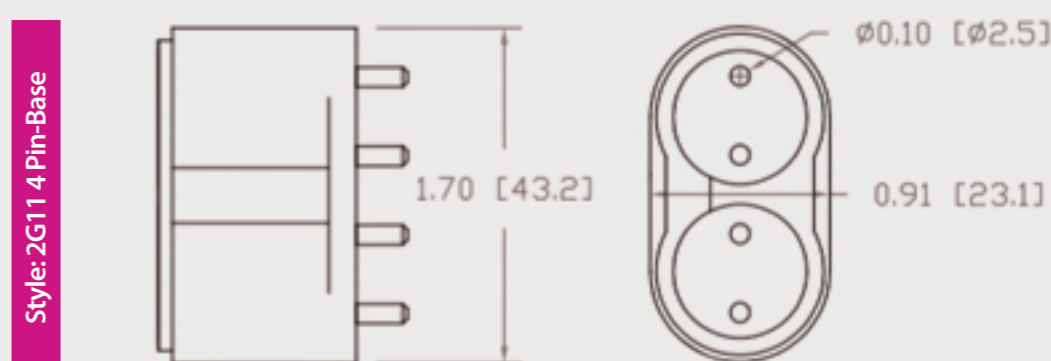

Technical Data Sheet

CUREUV Part No: 194238

Lamp Type: TUV-PL-L55W

(A) Total Length:	535mm
(B) Arc Length:	490 mm
(C) Lamp Quartz Diameter :	17mm Twin Tube

Operating Current:	540mA
Lamp Voltage:	103
Lamp Wattage:	55

Peak UV Output:	253.7nm
Glass Type:	Non Ozone

Output UVC Watts:	17
Output uW/cm ² @ 1m:	
Rated Life (hrs):	10,000

Style: 2G11 4 Pin-Base

Lot Number: _____

Ignition and Seal Certification: _____

Test Operator: _____ Date: _____