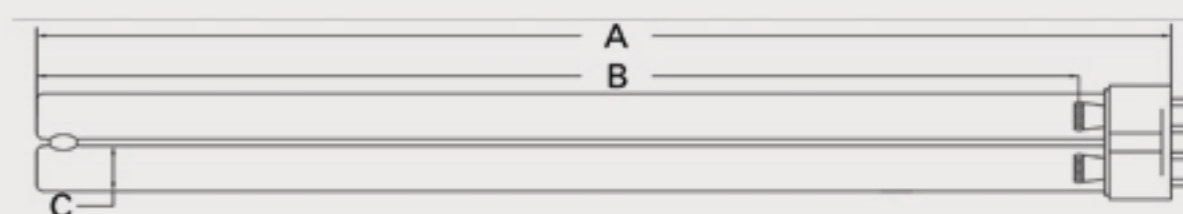

Technical Data Sheet

CUREUV Part No: 194238

Lamp Type: TUV-PL-L55W

(A) Total Length:	535mm
(B) Arc Length:	490 mm
(C) Lamp Quartz Diameter :	17mm Twin Tube

Operating Current:	540mA
Lamp Voltage:	103
Lamp Wattage:	55

Peak UV Output:	253.7nm
Glass Type:	Non Ozone

Output UVC Watts:	17
Output uW/cm ² @ 1m:	
Rated Life (hrs):	10,000

Style: 2G11 4 Pin-Base

Lot Number: _____

Ignition and Seal Certification: _____

Test Operator: _____ Date: _____