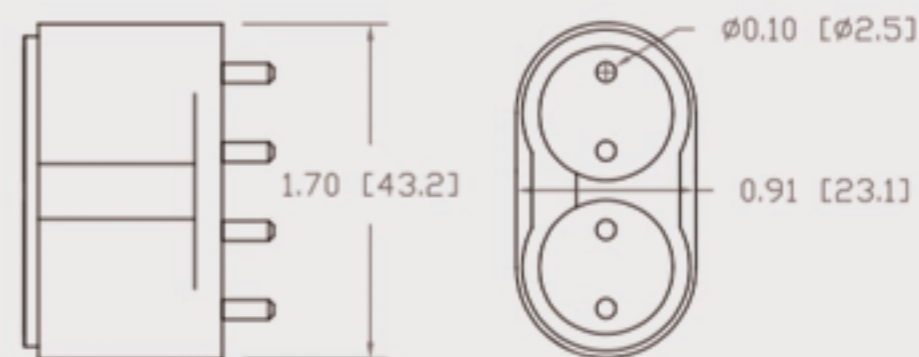

## CUREUV Part No: 194237

Lamp Type: TUV-PL-L55W

(A) Total Length:	535mm
(B) Arc Length:	490 mm
(C) Lamp Quartz Diameter :	17mm Twin Tube

Operating Current:	540mA
Lamp Voltage:	103
Lamp Wattage:	55

Peak UV Output:	253.7nm
Glass Type:	Non Ozone

Output UVC Watts:	17
Output uW/cm <sup>2</sup> @ 1m:	
Rated Life (hrs):	10,000

Style: 2G11 4 Pin-Base

Lot Number: \_\_\_\_\_

Ignition and Seal Certification: \_\_\_\_\_

Test Operator: \_\_\_\_\_ Date: \_\_\_\_\_