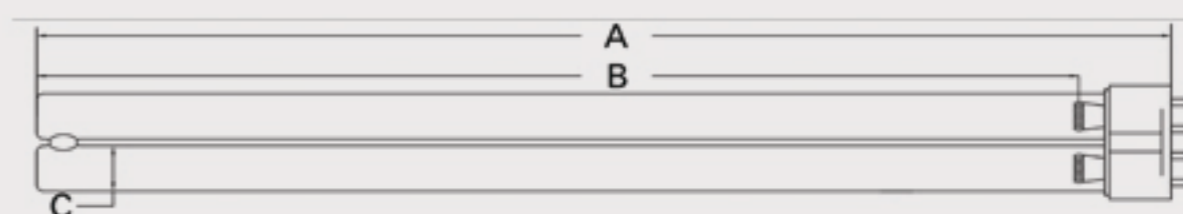

## CUREUV Part No: 194237

Lamp Type: TUV-PL-L55W

(A) Total Length:	535mm
(B) Arc Length:	490 mm
(C) Lamp Quartz Diameter :	17mm Twin Tube

Operating Current:	540mA
Lamp Voltage:	103
Lamp Wattage:	55

Peak UV Output:	253.7nm
Glass Type:	Non Ozone

Output UVC Watts:	17
Output uW/cm <sup>2</sup> @ 1m:	
Rated Life (hrs):	10,000

Style: 2G11 4 Pin-Base

Lot Number: \_\_\_\_\_

Ignition and Seal Certification: \_\_\_\_\_

Test Operator: \_\_\_\_\_ Date: \_\_\_\_\_