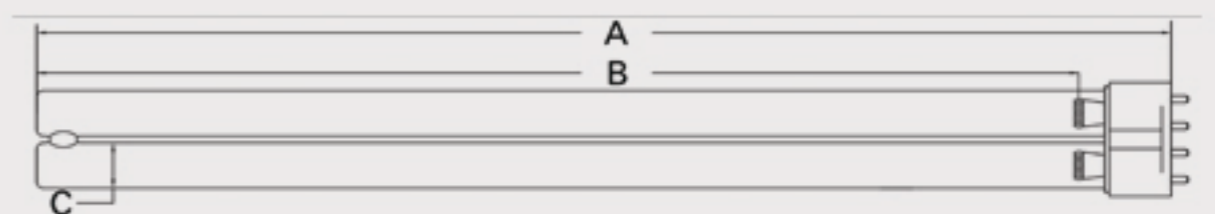

Technical Data Sheet

CUREUV Part No: 194236

Lamp Type: TUV-PL-L55W

(A) Total Length:	535mm
(B) Arc Length:	490 mm
(C) Lamp Quartz Diameter :	17mm Twin Tube

Operating Current:	540mA
Lamp Voltage:	103
Lamp Wattage:	55

Peak UV Output:	253.7nm
Glass Type:	Non Ozone

Output UVC Watts:	17
Output uW/cm ² @ 1m:	
Rated Life (hrs):	10,000

Lot Number: _____

Ignition and Seal Certification: _____

Test Operator: _____ Date: _____