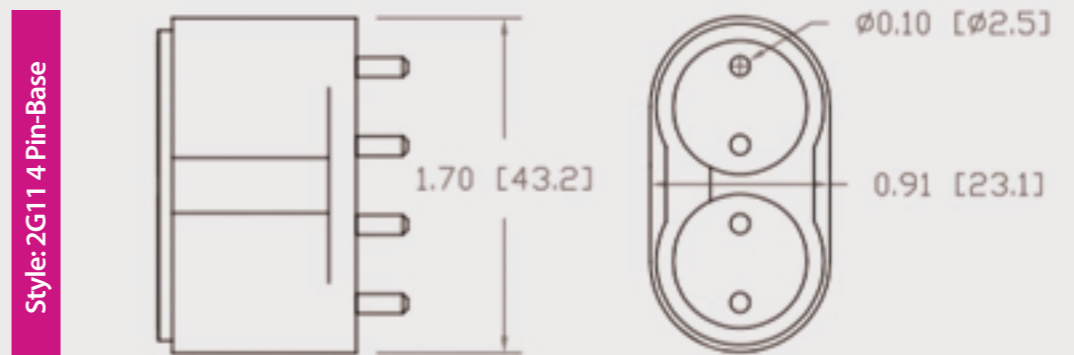

Technical Data Sheet

CUREUV Part No: 194236

Lamp Type: TUV-PL-L55W

(A) Total Length:	535mm
(B) Arc Length:	490 mm
(C) Lamp Quartz Diameter :	17mm Twin Tube

Operating Current:	540mA
Lamp Voltage:	103
Lamp Wattage:	55

Peak UV Output:	253.7nm
Glass Type:	Non Ozone

Output UVC Watts:	17
Output uW/cm ² @ 1m:	
Rated Life (hrs):	10,000

Lot Number: _____

Ignition and Seal Certification: _____

Test Operator: _____ Date: _____