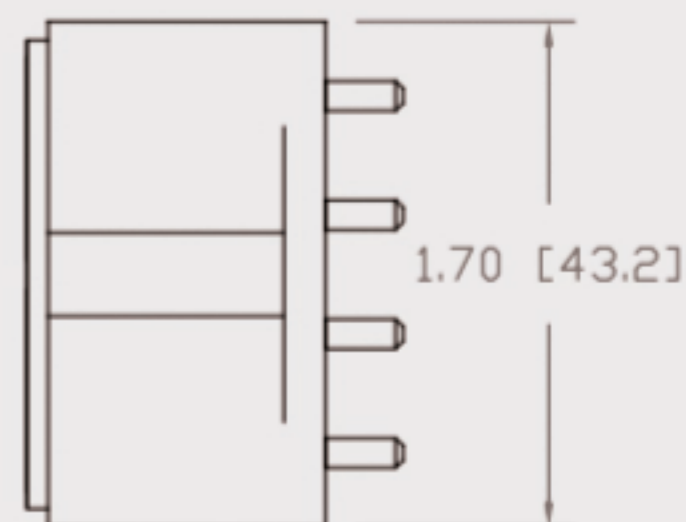

# Technical Data Sheets

CUREUV Product No: **194235**

Lamp Type: TUV-PL-L36W

(A) Total Length:	410mm
(B) Arc Length:	370 mm
(C) Lamp Quartz Diameter :	17mm Twin Tube

Operating Current:	440mA
Lamp Voltage:	105
Lamp Wattage:	36

Peak UV Output:	253.7nm
Glass Type:	Non Ozone

Output UVC Watts:	12
Output uW/cm <sup>2</sup> @ 1m:	
Rated Life (hrs):	10,000

Lot Number: \_\_\_\_\_

Ignition and Seal Certification: \_\_\_\_\_

Test Operator: \_\_\_\_\_ Date: \_\_\_\_\_