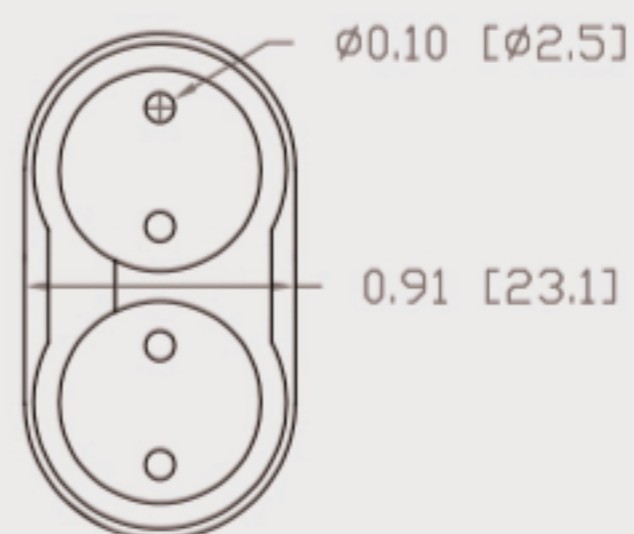

# Technical Data Sheets

CUREUV Product No: **194235**

Lamp Type: TUV-PL-L36W

(A) Total Length:	410mm
(B) Arc Length:	370 mm
(C) Lamp Quartz Diameter :	17mm Twin Tube

Operating Current:	440mA
Lamp Voltage:	105
Lamp Wattage:	36

Peak UV Output:	253.7nm
Glass Type:	Non Ozone

Output UVC Watts:	12
Output uW/cm <sup>2</sup> @ 1m:	
Rated Life (hrs):	10,000

Lot Number: \_\_\_\_\_

Ignition and Seal Certification: \_\_\_\_\_

Test Operator: \_\_\_\_\_ Date: \_\_\_\_\_