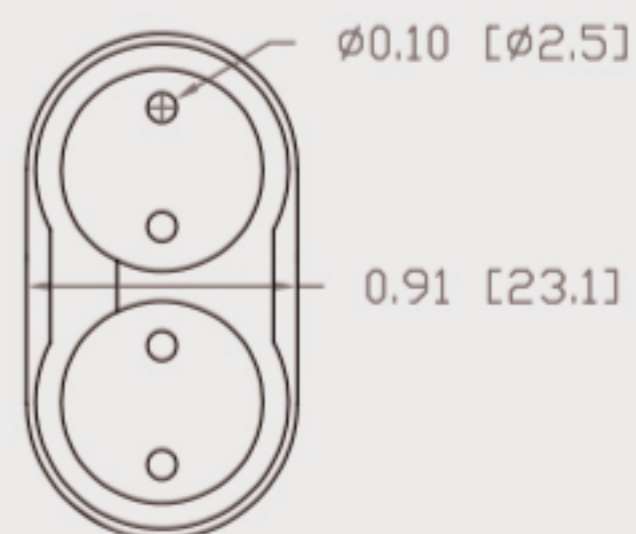

Technical Data Sheets

CUREUV Product No: **194234**

Lamp Type: TUV-PL-L36W

(A) Total Length:	410mm
(B) Arc Length:	370 mm
(C) Lamp Quartz Diameter :	17mm Twin Tube

Operating Current:	440mA
Lamp Voltage:	105
Lamp Wattage:	36

Peak UV Output:	253.7nm
Glass Type:	Non Ozone

Output UVC Watts:	12
Output uW/cm ² @ 1m:	
Rated Life (hrs):	10,000

Lot Number: _____

Ignition and Seal Certification: _____

Test Operator: _____ Date: _____