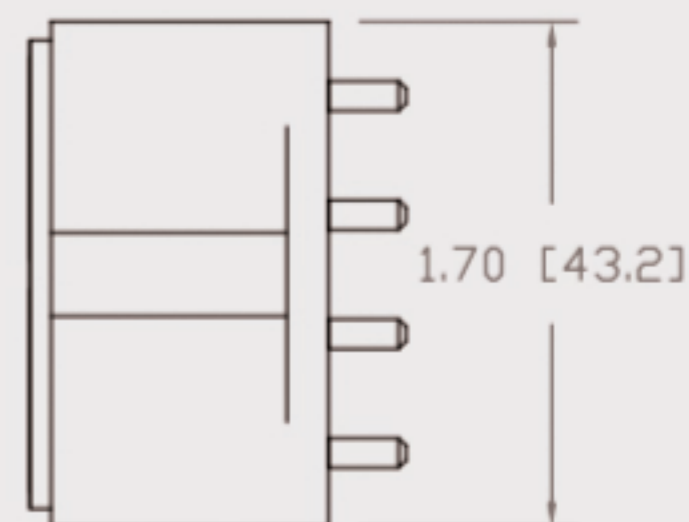

Technical Data Sheets

CUREUV Product No: **194234**

Lamp Type: TUV-PL-L36W

(A) Total Length:	410mm
(B) Arc Length:	370 mm
(C) Lamp Quartz Diameter :	17mm Twin Tube

Operating Current:	440mA
Lamp Voltage:	105
Lamp Wattage:	36

Peak UV Output:	253.7nm
Glass Type:	Non Ozone

Output UVC Watts:	12
Output uW/cm ² @ 1m:	
Rated Life (hrs):	10,000

Lot Number: _____

Ignition and Seal Certification: _____

Test Operator: _____ Date: _____