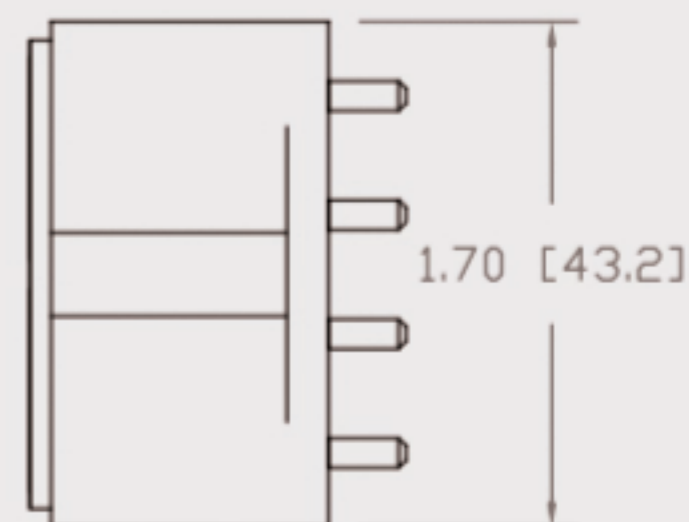

# Technical Data Sheets

CUREUV Product No: **194233**

Lamp Type: TUV-PL-L36W

(A) Total Length:	410mm
(B) Arc Length:	370 mm
(C) Lamp Quartz Diameter :	17mm Twin Tube

Operating Current:	440mA
Lamp Voltage:	105
Lamp Wattage:	36

Peak UV Output:	253.7nm
Glass Type:	Non Ozone

Output UVC Watts:	12
Output uW/cm <sup>2</sup> @ 1m:	
Rated Life (hrs):	10,000

Lot Number: \_\_\_\_\_

Ignition and Seal Certification: \_\_\_\_\_

Test Operator: \_\_\_\_\_ Date: \_\_\_\_\_