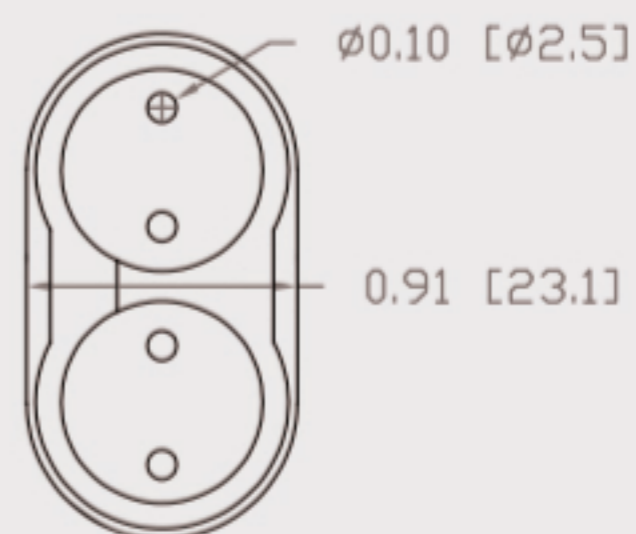

# Technical Data Sheets

CUREUV Product No: **194233**

Lamp Type: TUV-PL-L36W

(A) Total Length:	410mm
(B) Arc Length:	370 mm
(C) Lamp Quartz Diameter :	17mm Twin Tube

Operating Current:	440mA
Lamp Voltage:	105
Lamp Wattage:	36

Peak UV Output:	253.7nm
Glass Type:	Non Ozone

Output UVC Watts:	12
Output uW/cm <sup>2</sup> @ 1m:	
Rated Life (hrs):	10,000

Lot Number: \_\_\_\_\_

Ignition and Seal Certification: \_\_\_\_\_

Test Operator: \_\_\_\_\_ Date: \_\_\_\_\_