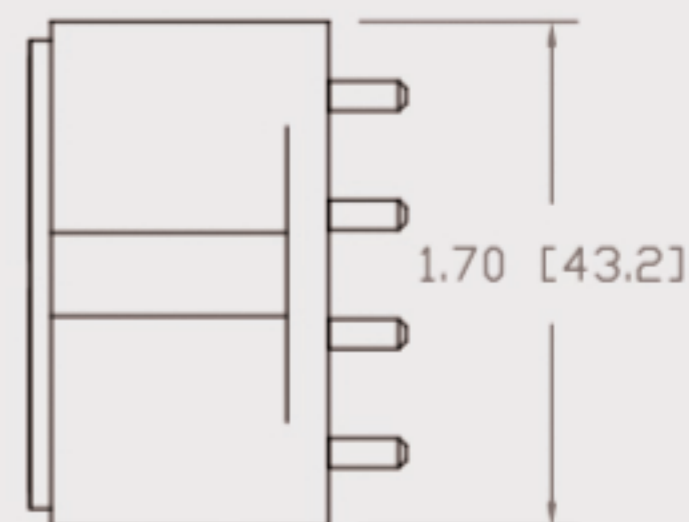

Technical Data Sheets

CUREUV Product No: **194232**

cureuv.com

YOUR UV LIGHT EXPERTS

Lamp Type: TUV-PL-L36W

(A) Total Length:	410mm
(B) Arc Length:	370 mm
(C) Lamp Quartz Diameter :	17mm Twin Tube

Operating Current:	440mA
Lamp Voltage:	105
Lamp Wattage:	36

Peak UV Output:	253.7nm
Glass Type:	Non Ozone

Output UVC Watts:	12
Output $\mu\text{W}/\text{cm}^2$ @ 1m:	
Rated Life (hrs):	10,000

Lot Number: _____

Ignition and Seal Certification: _____

Test Operator: _____ Date: _____