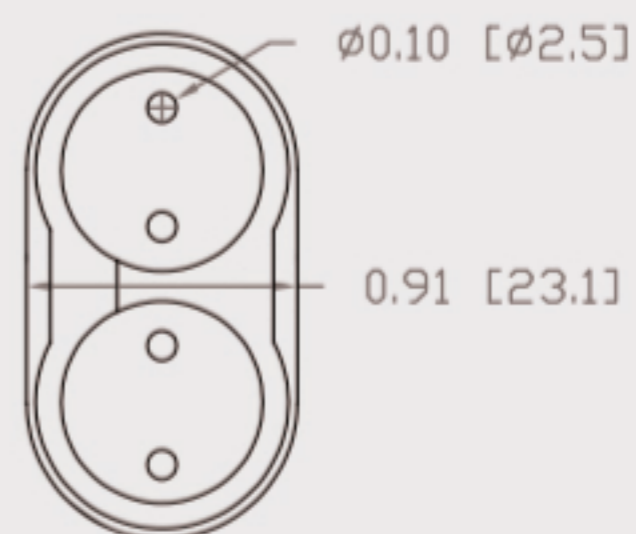

Technical Data Sheets

CUREUV Product No: **194232**

cureuv.com

YOUR UV LIGHT EXPERTS

Lamp Type: TUV-PL-L36W

(A) Total Length:	410mm
(B) Arc Length:	370 mm
(C) Lamp Quartz Diameter :	17mm Twin Tube

Operating Current:	440mA
Lamp Voltage:	105
Lamp Wattage:	36

Peak UV Output:	253.7nm
Glass Type:	Non Ozone

Output UVC Watts:	12
Output $\mu\text{W}/\text{cm}^2$ @ 1m:	
Rated Life (hrs):	10,000

Lot Number: _____

Ignition and Seal Certification: _____

Test Operator: _____ Date: _____