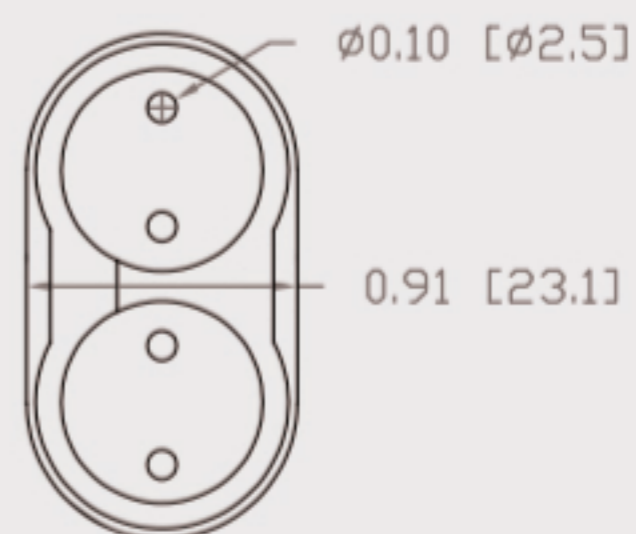

Technical Data Sheets

CUREUV Product No: **194231**

cureuv.com

YOUR UV LIGHT EXPERTS

Lamp Type: TUV-PL-L36W

(A) Total Length:	410mm
(B) Arc Length:	370 mm
(C) Lamp Quartz Diameter :	17mm Twin Tube

Operating Current:	440mA
Lamp Voltage:	105
Lamp Wattage:	36

Peak UV Output:	253.7nm
Glass Type:	Non Ozone

Output UVC Watts:	12
Output uW/cm ² @ 1m:	
Rated Life (hrs):	10,000

Lot Number: _____

Ignition and Seal Certification: _____

Test Operator: _____ Date: _____