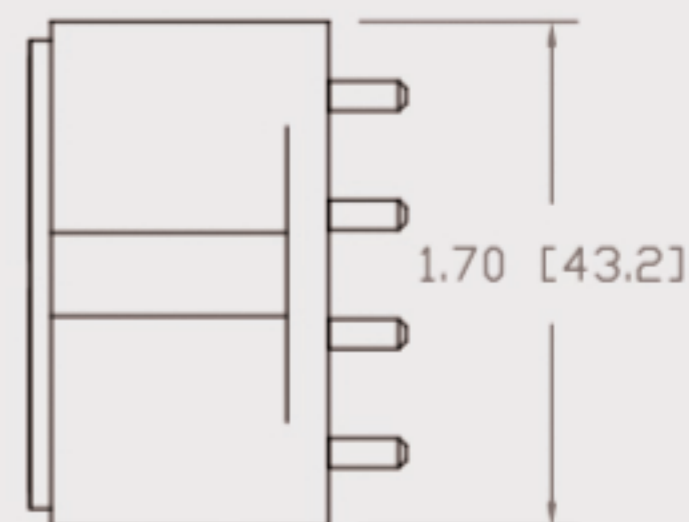

Technical Data Sheets

CUREUV Product No: **194231**

cureuv.com

YOUR UV LIGHT EXPERTS

Lamp Type: TUV-PL-L36W

(A) Total Length:	410mm
(B) Arc Length:	370 mm
(C) Lamp Quartz Diameter :	17mm Twin Tube

Operating Current:	440mA
Lamp Voltage:	105
Lamp Wattage:	36

Peak UV Output:	253.7nm
Glass Type:	Non Ozone

Output UVC Watts:	12
Output uW/cm ² @ 1m:	
Rated Life (hrs):	10,000

Lot Number: _____

Ignition and Seal Certification: _____

Test Operator: _____ Date: _____