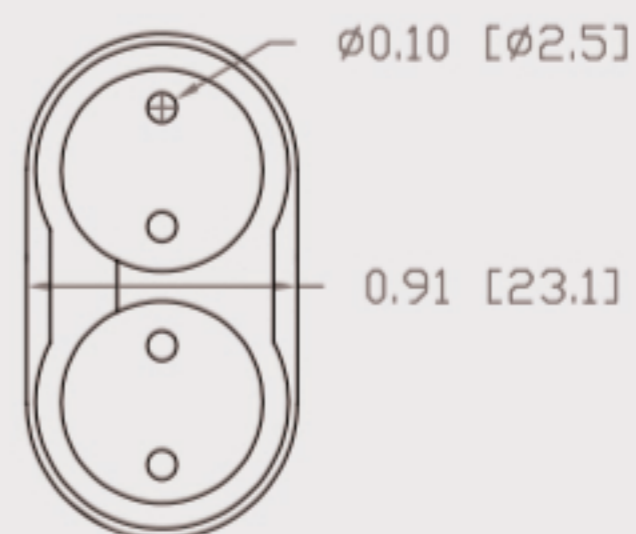

Technical Data Sheets

CUREUV Product No: **194230**

Lamp Type: TUV-PL-L36W

(A) Total Length:	410mm
(B) Arc Length:	370 mm
(C) Lamp Quartz Diameter :	17mm Twin Tube

Operating Current:	440mA
Lamp Voltage:	105
Lamp Wattage:	36

Peak UV Output:	253.7nm
Glass Type:	Non Ozone

Output UVC Watts:	12
Output $\mu\text{W}/\text{cm}^2$ @ 1m:	
Rated Life (hrs):	10,000

Lot Number: _____

Ignition and Seal Certification: _____

Test Operator: _____ Date: _____