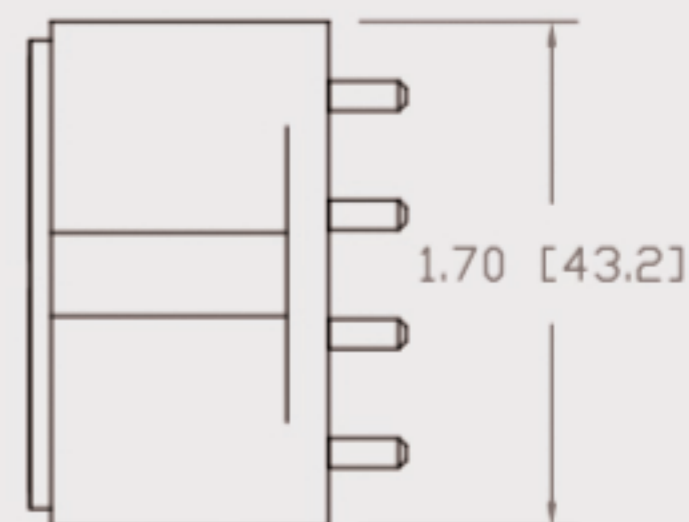

Technical Data Sheets

CUREUV Product No: **194230**

Lamp Type: TUV-PL-L36W

(A) Total Length:	410mm
(B) Arc Length:	370 mm
(C) Lamp Quartz Diameter :	17mm Twin Tube

Operating Current:	440mA
Lamp Voltage:	105
Lamp Wattage:	36

Peak UV Output:	253.7nm
Glass Type:	Non Ozone

Output UVC Watts:	12
Output $\mu\text{W}/\text{cm}^2$ @ 1m:	
Rated Life (hrs):	10,000

Lot Number: _____

Ignition and Seal Certification: _____

Test Operator: _____ Date: _____