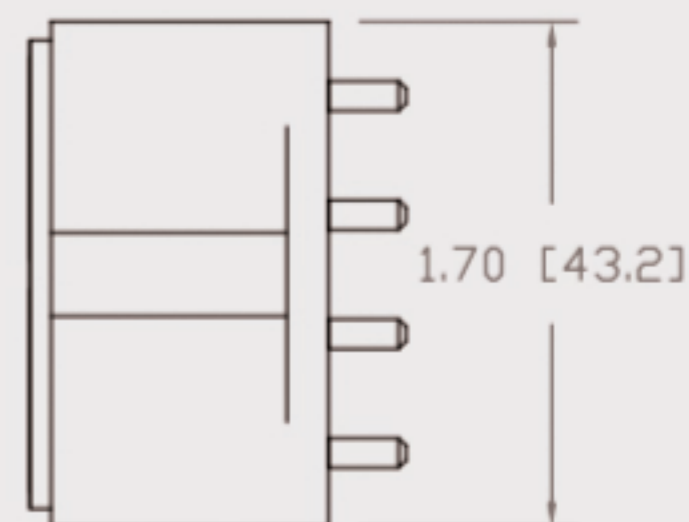

Technical Data Sheets

CUREUV Product No: **194229**

cureuv.com

YOUR UV LIGHT EXPERTS

Lamp Type: TUV-PL-L36W

(A) Total Length:	410mm
(B) Arc Length:	370 mm
(C) Lamp Quartz Diameter :	17mm Twin Tube

Operating Current:	440mA
Lamp Voltage:	105
Lamp Wattage:	36

Peak UV Output:	253.7nm
Glass Type:	Non Ozone

Output UVC Watts:	12
Output uW/cm ² @ 1m:	
Rated Life (hrs):	10,000

Lot Number: _____

Ignition and Seal Certification: _____

Test Operator: _____ Date: _____