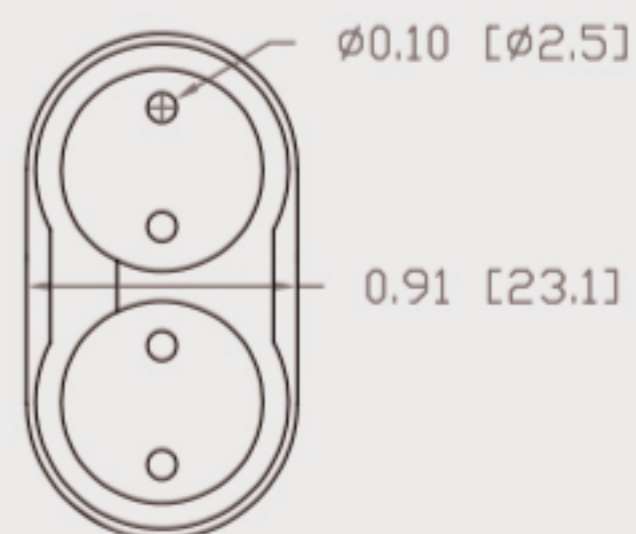

Technical Data Sheets

CUREUV Product No: **194229**

cureuv.com

YOUR UV LIGHT EXPERTS

Lamp Type: TUV-PL-L36W

(A) Total Length:	410mm
(B) Arc Length:	370 mm
(C) Lamp Quartz Diameter :	17mm Twin Tube

Operating Current:	440mA
Lamp Voltage:	105
Lamp Wattage:	36

Peak UV Output:	253.7nm
Glass Type:	Non Ozone

Output UVC Watts:	12
Output uW/cm ² @ 1m:	
Rated Life (hrs):	10,000

Lot Number: _____

Ignition and Seal Certification: _____

Test Operator: _____ Date: _____