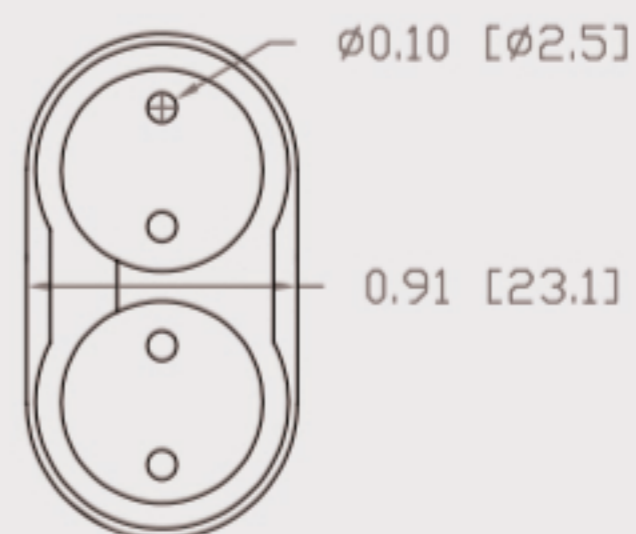

# Technical Data Sheets

CUREUV Product No: **194228**

Lamp Type: TUV-PL-L36W

(A) Total Length:	410mm
(B) Arc Length:	370 mm
(C) Lamp Quartz Diameter :	17mm Twin Tube

Operating Current:	440mA
Lamp Voltage:	105
Lamp Wattage:	36

Peak UV Output:	253.7nm
Glass Type:	Non Ozone

Output UVC Watts:	12
Output $\mu\text{W}/\text{cm}^2$ @ 1m:	
Rated Life (hrs):	10,000

Lot Number: \_\_\_\_\_

Ignition and Seal Certification: \_\_\_\_\_

Test Operator: \_\_\_\_\_ Date: \_\_\_\_\_