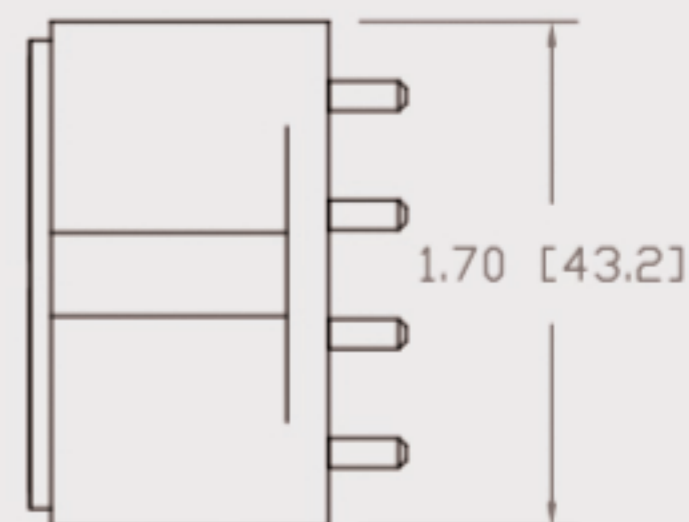

# Technical Data Sheets

CUREUV Product No: **194228**

Lamp Type: TUV-PL-L36W

(A) Total Length:	410mm
(B) Arc Length:	370 mm
(C) Lamp Quartz Diameter :	17mm Twin Tube

Operating Current:	440mA
Lamp Voltage:	105
Lamp Wattage:	36

Peak UV Output:	253.7nm
Glass Type:	Non Ozone

Output UVC Watts:	12
Output $\mu\text{W}/\text{cm}^2$ @ 1m:	
Rated Life (hrs):	10,000

Lot Number: \_\_\_\_\_

Ignition and Seal Certification: \_\_\_\_\_

Test Operator: \_\_\_\_\_ Date: \_\_\_\_\_