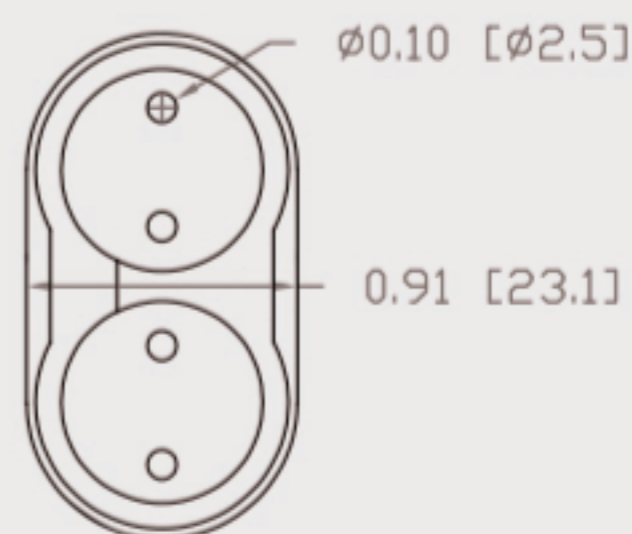

Technical Data Sheets

CUREUV Product No: **194227**

Lamp Type: TUV-PL-L36W

(A) Total Length:	410mm
(B) Arc Length:	370 mm
(C) Lamp Quartz Diameter :	17mm Twin Tube

Operating Current:	440mA
Lamp Voltage:	105
Lamp Wattage:	36

Peak UV Output:	253.7nm
Glass Type:	Non Ozone

Output UVC Watts:	12
Output $\mu\text{W}/\text{cm}^2$ @ 1m:	
Rated Life (hrs):	10,000

Lot Number: _____

Ignition and Seal Certification: _____

Test Operator: _____ Date: _____