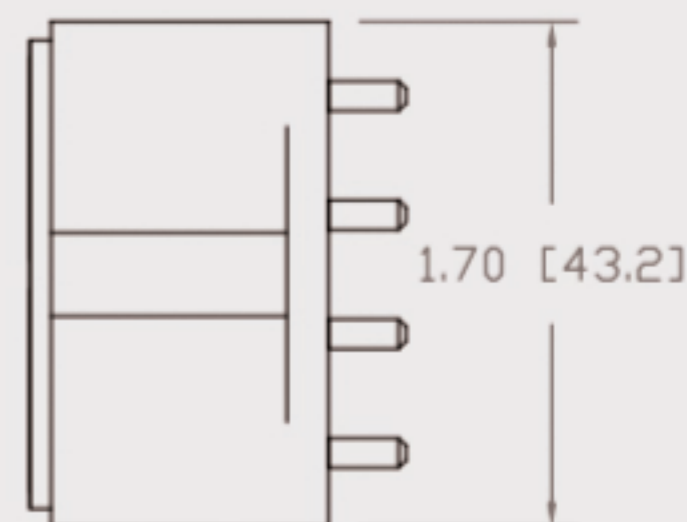

Technical Data Sheets

CUREUV Product No: **194227**

Lamp Type: TUV-PL-L36W

(A) Total Length:	410mm
(B) Arc Length:	370 mm
(C) Lamp Quartz Diameter :	17mm Twin Tube

Operating Current:	440mA
Lamp Voltage:	105
Lamp Wattage:	36

Peak UV Output:	253.7nm
Glass Type:	Non Ozone

Output UVC Watts:	12
Output $\mu\text{W}/\text{cm}^2$ @ 1m:	
Rated Life (hrs):	10,000

Lot Number: _____

Ignition and Seal Certification: _____

Test Operator: _____ Date: _____