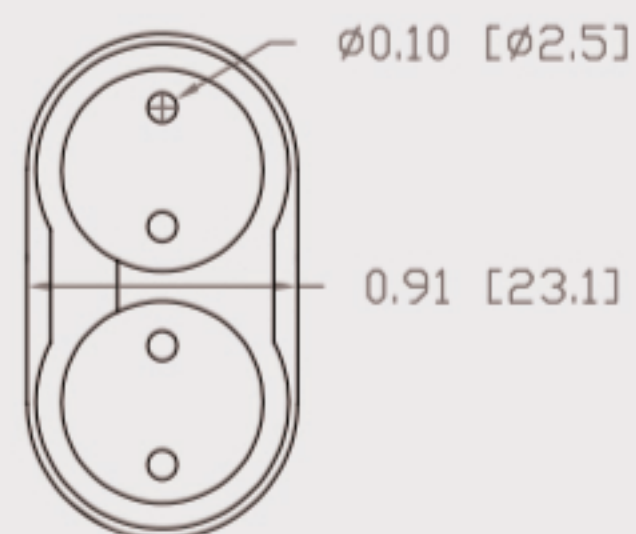

# Technical Data Sheets

CUREUV Product No: **194226**

**cureuv.com**

YOUR UV LIGHT EXPERTS

Lamp Type: TUV-PL-L36W

(A) Total Length:	410mm
(B) Arc Length:	370 mm
(C) Lamp Quartz Diameter :	17mm Twin Tube

Operating Current:	440mA
Lamp Voltage:	105
Lamp Wattage:	36

Peak UV Output:	253.7nm
Glass Type:	Non Ozone

Output UVC Watts:	12
Output $\mu\text{W}/\text{cm}^2$ @ 1m:	
Rated Life (hrs):	10,000

Lot Number: \_\_\_\_\_

Ignition and Seal Certification: \_\_\_\_\_

Test Operator: \_\_\_\_\_ Date: \_\_\_\_\_