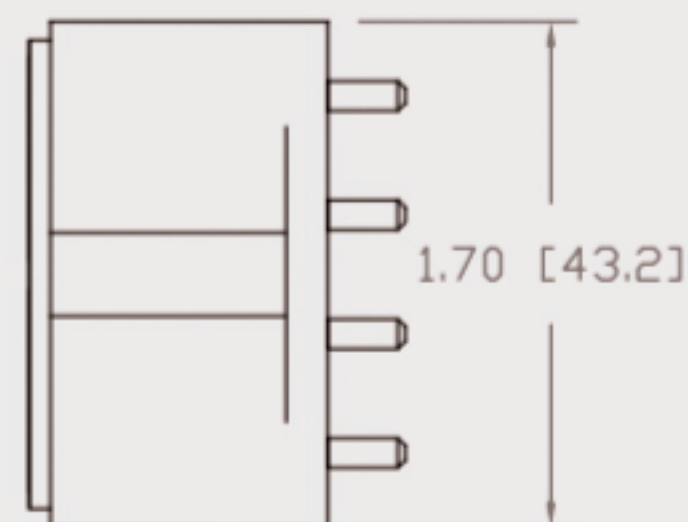

# Technical Data Sheets

CUREUV Product No: **194226**

**cureuv.com**

YOUR UV LIGHT EXPERTS

Lamp Type: TUV-PL-L36W

(A) Total Length:	410mm
(B) Arc Length:	370 mm
(C) Lamp Quartz Diameter :	17mm Twin Tube

Operating Current:	440mA
Lamp Voltage:	105
Lamp Wattage:	36

Peak UV Output:	253.7nm
Glass Type:	Non Ozone

Output UVC Watts:	12
Output $\mu\text{W}/\text{cm}^2$ @ 1m:	
Rated Life (hrs):	10,000

Lot Number: \_\_\_\_\_

Ignition and Seal Certification: \_\_\_\_\_

Test Operator: \_\_\_\_\_ Date: \_\_\_\_\_