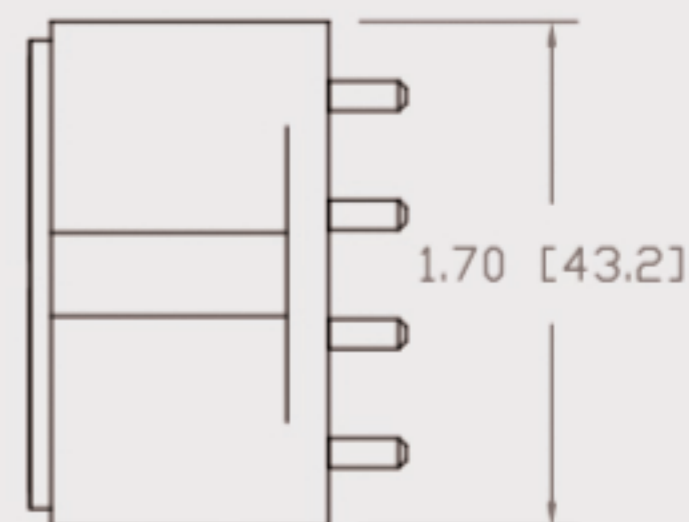

# Technical Data Sheets

CUREUV Product No: **194225**

**cureuv.com**

YOUR UV LIGHT EXPERTS

Lamp Type: TUV-PL-L36W

(A) Total Length:	410mm
(B) Arc Length:	370 mm
(C) Lamp Quartz Diameter :	17mm Twin Tube

Operating Current:	440mA
Lamp Voltage:	105
Lamp Wattage:	36

Peak UV Output:	253.7nm
Glass Type:	Non Ozone

Output UVC Watts:	12
Output uW/cm <sup>2</sup> @ 1m:	
Rated Life (hrs):	10,000

Lot Number: \_\_\_\_\_

Ignition and Seal Certification: \_\_\_\_\_

Test Operator: \_\_\_\_\_ Date: \_\_\_\_\_