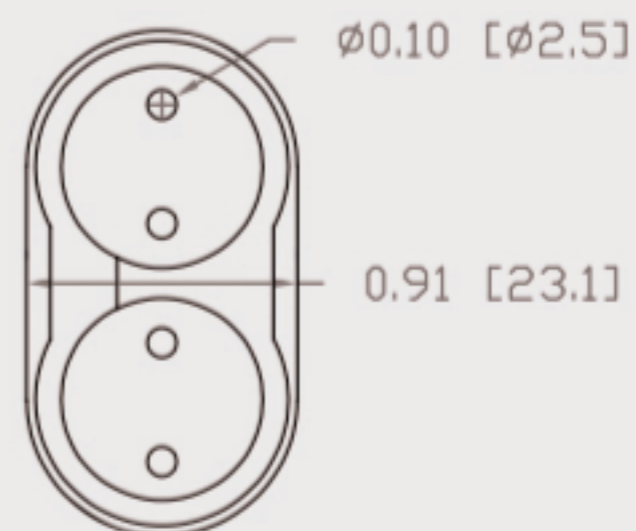

# Technical Data Sheets

CUREUV Product No: **194225**

**cureuv.com**

YOUR UV LIGHT EXPERTS

Lamp Type: TUV-PL-L36W

(A) Total Length:	410mm
(B) Arc Length:	370 mm
(C) Lamp Quartz Diameter :	17mm Twin Tube

Operating Current:	440mA
Lamp Voltage:	105
Lamp Wattage:	36

Peak UV Output:	253.7nm
Glass Type:	Non Ozone

Output UVC Watts:	12
Output uW/cm <sup>2</sup> @ 1m:	
Rated Life (hrs):	10,000

Lot Number: \_\_\_\_\_

Ignition and Seal Certification: \_\_\_\_\_

Test Operator: \_\_\_\_\_ Date: \_\_\_\_\_